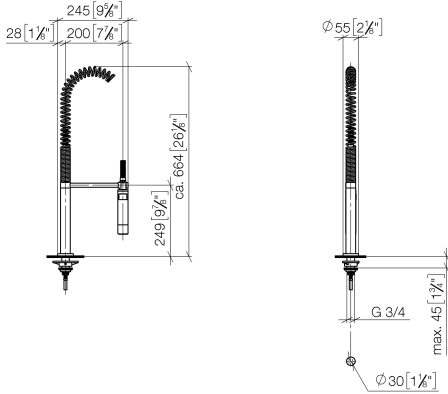

Profi spray set - Chrome

ELIO

27 789 970

Fits: ELIO, TARA, TARA ULTRA

- spray flow
- automatic diverter for spout/Profi spray set
- height of mixer 665 mm
- individual rosette diameter 55mm
- profi spray hole diameter 30mm
- sprayface with anti-scaling system
- lead-free

Can only be combined with 33826790, 32800790, 33826888, 32815888, 20815892, 33826875.

Intrinsic protection against back flow.

	Chrome	27 789 970-00
	Brushed Platinum	27 789 970-06
	Platinum	27 789 970-08
	Dark Chrome	27 789 970-19
	Brushed Chrome	27 789 970-93
	Brushed Dark Platinum	27 789 970-99

27 789 970

mm [inches]
M 1:10

Flow rate chart

Certificates

LGA_18901.

LGA_28304.

Belgaqua_22_277_2
7_3.

27 789 970

27 789 970

Spare parts list

No.	Item Number	Name	Quantity used	Delivery time
1	04 24 02 046 01-07	pipe	1	10
2	90 23 30 040 00-00	threaded connector	2	10
3	90 24 03 168 00 90	nipple	1	2
4	90 14 20 002 00 90	seal	2	2
5	90 17 09 046 10 90	diverter	1	2
6	09 24 04 112 10 90	nipple	1	2
7	90 14 10 033 00 90	seal	1	2
8	90 21 10 031 10 90	diverter	1	2
9	09 23 01 039 90	sieve	2	2
10	04 21 02 006 00 92	cap	1	2
11	04 23 10 004 03 90	fixing set	1	2
12	12 780 970 90	Extension set -	1	60
13	09 30 04 067 90	hose	1	2
14	09 28 10 064-00	rosette	1	10
15	09 14 10 120 90	seal	1	2
16	09 11 10 066 10-00	connection	1	60
17	09 14 10 031 90	seal	1	2
18	04 17 20 014 00-00	holder	1	10
19	09 31 11 049 90	pin	1	2
20	09 14 15 012 90	ring	1	2
21	09 14 10 003 90	seal	1	2
22	09 30 01 067 10-00	adaptor	1	10
23	90 23 01 141 00 90	back-flow preventer	1	2
24	09 23 01 046 90	back-flow preventer	1	2
25	90 30 02 065 00-00	hose	1	10
26	09 16 02 034 90	spring	1	2
27	90 18 40 035 00 90	sleeve	1	2
28	04 12 11 094 10-00	shower	1	10