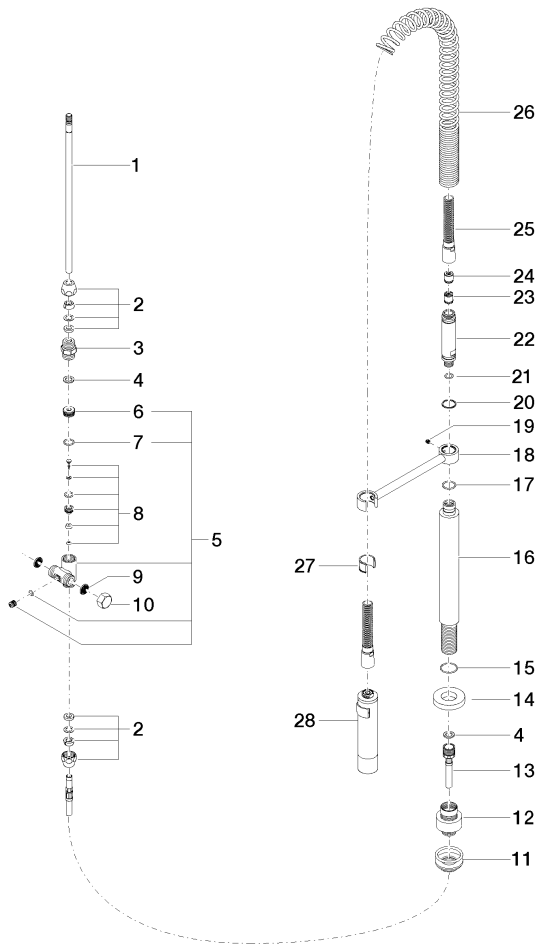

Profi spray set - Chrome

ELIO

27 789 970

Fits: ELIO, TARA, TARA ULTRA

- spray flow
- automatic diverter for spout/Profi spray set
- height of mixer 665 mm
- individual rosette diameter 55mm
- profi spray hole diameter 30mm
- sprayface with anti-scaling system
- lead-free

Can only be combined with 33826790, 32800790, 33826888, 32815888, 20815892, 33826875.

Intrinsic protection against back flow.

	Chrome	27 789 970-00
	Brushed Platinum	27 789 970-06
	Platinum	27 789 970-08
	Dark Chrome	27 789 970-19
	Brushed Chrome	27 789 970-93
	Brushed Dark Platinum	27 789 970-99

27 789 970

mm [inches]
M 1:10

Flow rate chart

Certificates

LGA_18901.

LGA_28304.

Belgaqua_22_277_2
7_3.

27 789 970

27 789 970

Spare parts list

No.	Item Number	Name	Quantity used	Delivery time
1	04 24 02 046 01-07	pipe	1	10
2	90 23 30 040 00-00	threaded connector	2	10
3	90 24 03 168 00 90	nipple	1	2
4	90 14 20 002 00 90	seal	2	2
5	90 17 09 046 10 90	diverter	1	2
6	09 24 04 112 10 90	nipple	1	2
7	90 14 10 033 00 90	seal	1	2
8	90 21 10 031 10 90	diverter	1	2
9	09 23 01 039 90	sieve	2	2
10	04 21 02 006 00 92	cap	1	2
11	04 23 10 004 03 90	fixing set	1	2
12	12 780 970 90	Extension set -	1	60
13	09 30 04 067 90	hose	1	2
14	09 28 10 064-00	rosette	1	10
15	09 14 10 120 90	seal	1	2
16	09 11 10 066 10-00	connection	1	60
17	09 14 10 031 90	seal	1	2
18	04 17 20 014 00-00	holder	1	10
19	09 31 11 049 90	pin	1	2
20	09 14 15 012 90	ring	1	2
21	09 14 10 003 90	seal	1	2
22	09 30 01 067 10-00	adaptor	1	10
23	90 23 01 141 00 90	back-flow preventer	1	2
24	09 23 01 046 90	back-flow preventer	1	2
25	90 30 02 065 00-00	hose	1	10
26	09 16 02 034 90	spring	1	2
27	90 18 40 035 00 90	sleeve	1	2
28	04 12 11 094 10-00	shower	1	10