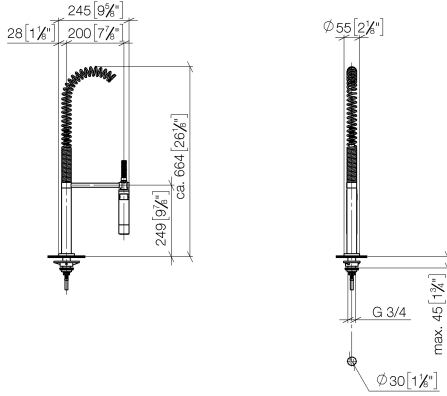

27 789 970

Fits: ELIO, TARA, TARA ULTRA

- spray flow
- automatic diverter for spout/Profi spray set
- height of mixer 665 mm
- individual rosette diameter 55mm
- profi spray hole diameter 30mm
- sprayface with anti-scaling system
- lead-free

Can only be combined with 33826790, 32800790, 33826888, 32815888, 20815892, 33826875.

Intrinsic protection against back flow.

	Brushed Platinum	27 789 970-06
	Chrome	27 789 970-00
	Platinum	27 789 970-08
	Dark Chrome	27 789 970-19
	Brushed Chrome	27 789 970-93
	Brushed Dark Platinum	27 789 970-99

27 789 970

mm [inches]
M 1:10

Flow rate chart

Codes & Standards

DIN 4109

EN 1717

ISO 3822

Ü-Zeichen

ELIO

27 789 970

Spare parts list

Product version up to 7/10/2018

Product version from 7/10/2018 to 9/18/2018

Product version from 9/18/2018 to 10/27/2020

Product version from 10/27/2020

No.	Item Number	Name	Quantity used	Delivery time
	04 24 02 046 01-07	pipe	30	10