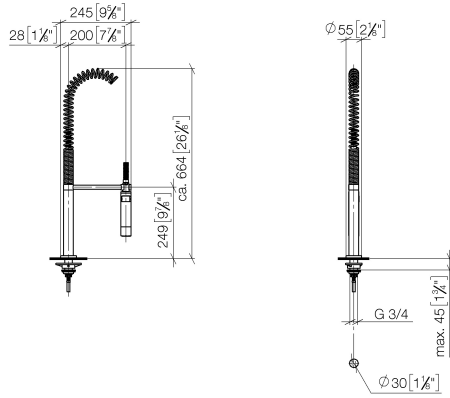

27 789 970

Fits: ELIO, TARA, TARA ULTRA

- spray flow
- automatic diverter for spout/Profi spray set
- height of mixer 665 mm
- individual rosette diameter 55mm
- profi spray hole diameter 30mm
- sprayface with anti-scaling system
- lead-free

Can only be combined with 33826790, 32800790, 33826888, 32815888, 20815892, 33826875.

Intrinsic protection against back flow.

	Platinum	27 789 970-08
	Chrome	27 789 970-00
	Brushed Platinum	27 789 970-06
	Dark Chrome	27 789 970-19
	Brushed Chrome	27 789 970-93
	Brushed Dark Platinum	27 789 970-99

27 789 970

mm [inches]  
M 1:10

Flow rate chart

Codes & Standards

DIN 4109

EN 1717

ISO 3822

Ü-Zeichen