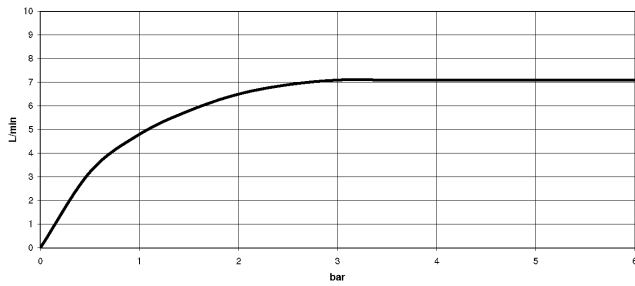

Can only be combined with 33826790, 32800790, 33826888, 32815888, 20815892, 33826875.

Intrinsic protection against back flow.

	Platinum	27 789 970-08
	Chrome	27 789 970-00
	Brushed Platinum	27 789 970-06
	Dark Chrome	27 789 970-19
	Brushed Chrome	27 789 970-93
	Brushed Dark Platinum	27 789 970-99

27 789 970

mm [inches]  
M 1:10

Flow rate chart

Codes & Standards

DIN 4109

EN 1717

ISO 3822

Ü-Zeichen