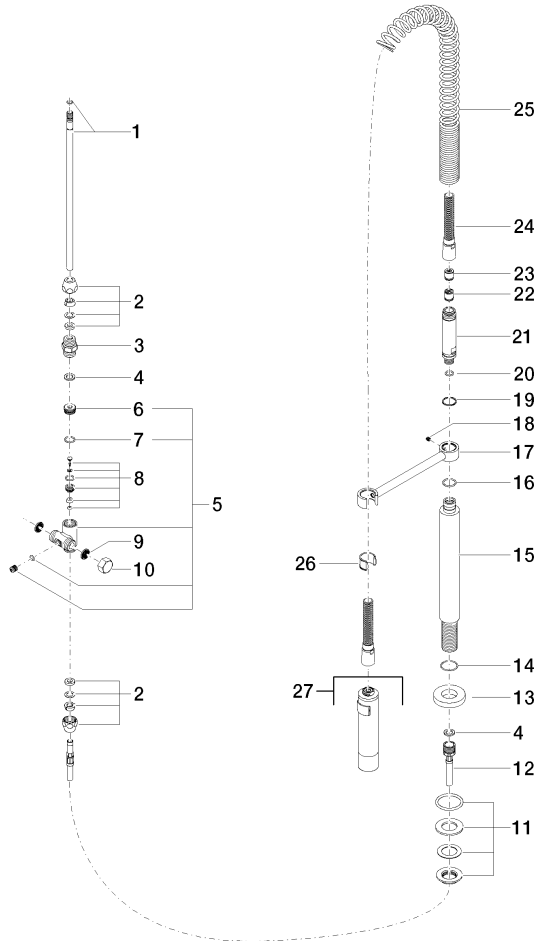

27 789 970

Fits: ELIO, TARA, TARA ULTRA

- spray flow
- automatic diverter for spout/Profi spray set
- height of mixer 665 mm
- individual rosette diameter 55mm
- profi spray hole diameter 30mm
- sprayface with anti-scaling system
- lead-free

Can only be combined with 33826790, 32800790, 33826888, 32815888, 20815892, 33826875.

Intrinsic protection against back flow.

	Dark Chrome	27 789 970-19
	Chrome	27 789 970-00
	Brushed Platinum	27 789 970-06
	Platinum	27 789 970-08
	Brushed Chrome	27 789 970-93
	Brushed Dark Platinum	27 789 970-99

27 789 970

mm [inches]
M 1:10

Flow rate chart

Codes & Standards

DIN 4109

EN 1717

ISO 3822

Ü-Zeichen

Profi spray set - Dark Chrome

ELIO

27 789 970

Certificates

Belgaqua_22_277_2 LGA_18

27 789 970

Parts for other finishes can be found here: Chrome

Spare parts list