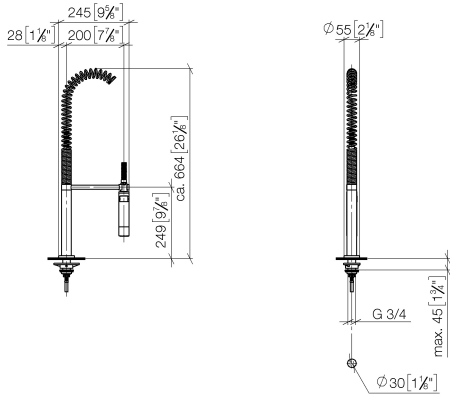

27 789 970

Fits: ELIO, TARA, TARA ULTRA

- spray flow
- automatic diverter for spout/Profi spray set
- height of mixer 665 mm
- individual rosette diameter 55mm
- profi spray hole diameter 30mm
- sprayface with anti-scaling system
- lead-free

Can only be combined with 33826790, 32800790, 33826888, 32815888, 20815892, 33826875.

Intrinsic protection against back flow.

	Dark Chrome	27 789 970-19
	Chrome	27 789 970-00
	Brushed Platinum	27 789 970-06
	Platinum	27 789 970-08
	Brushed Chrome	27 789 970-93
	Brushed Dark Platinum	27 789 970-99

27 789 970

mm [inches]
M 1:10

Flow rate chart

Codes & Standards

DIN 4109

EN 1717

ISO 3822

Ü-Zeichen