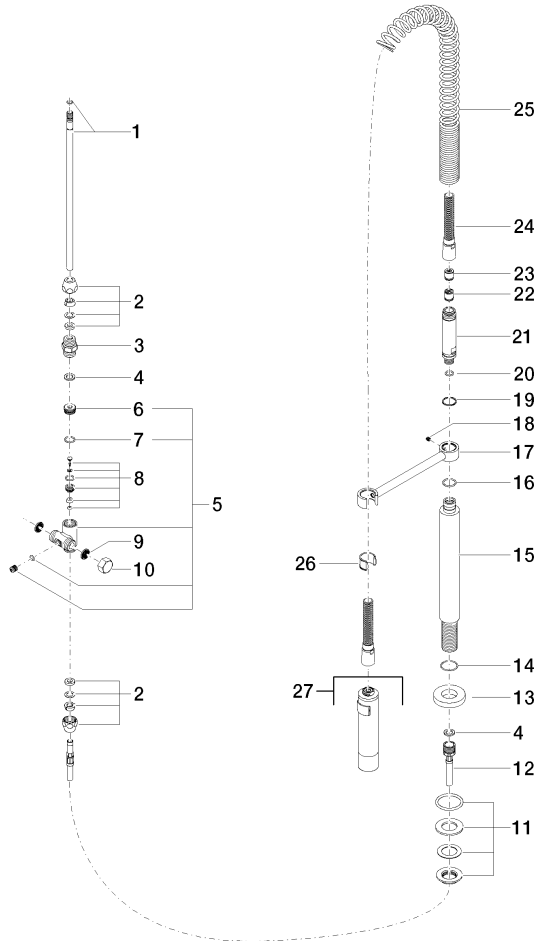

**Profi spray set - Brushed Dark Platinum**

ELIO

27 789 970

Fits: ELIO, TARA, TARA ULTRA

- spray flow
- automatic diverter for spout/Profi spray set
- height of mixer 665 mm
- individual rosette diameter 55mm
- profi spray hole diameter 30mm
- sprayface with anti-scaling system
- lead-free

27 789 970

mm [inches]  
M 1:10

Flow rate chart

Codes & Standards

DIN 4109

EN 1717

ISO 3822

Ü-Zeichen

## Spare parts list