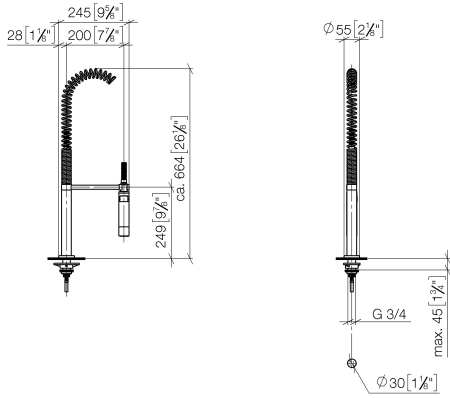

**Profi spray set - Brushed Dark Platinum**

ELIO

27 789 970

Fits: ELIO, TARA, TARA ULTRA

- spray flow
- automatic diverter for spout/Profi spray set
- height of mixer 665 mm
- individual rosette diameter 55mm
- profi spray hole diameter 30mm
- sprayface with anti-scaling system
- lead-free

Can only be combined with 33826790, 32800790, 33826888, 32815888, 20815892, 33826875.

Intrinsic protection against back flow.

	Brushed Dark Platinum	27 789 970-99
	Chrome	27 789 970-00
	Brushed Platinum	27 789 970-06
	Platinum	27 789 970-08
	Dark Chrome	27 789 970-19
	Brushed Chrome	27 789 970-93

27 789 970

mm [inches]  
M 1:10

Flow rate chart

Codes & Standards

DIN 4109

EN 1717

ISO 3822

Ü-Zeichen