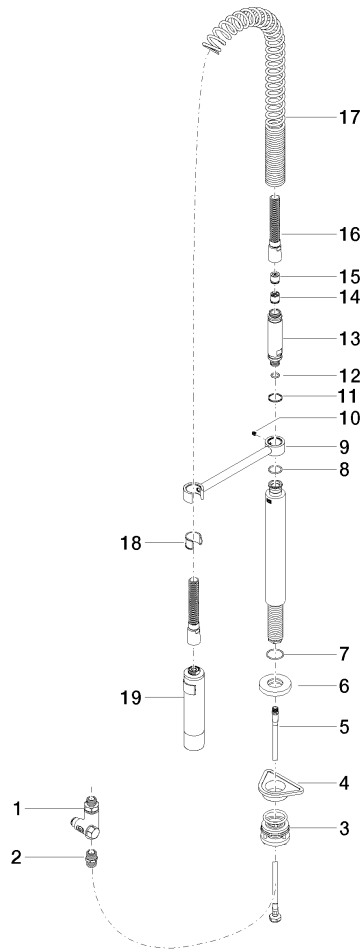

Profi spray set - Chrome

27 799 970

- spray flow
- automatic diverter for spout/Profi spray set
- height of mixer 665 mm
- individual rosette diameter 55mm
- profi spray hole diameter 30mm
- sprayface with anti-scaling system
- lead-free

Can only be combined with 32815682, 33826861, 32815861, 33836888, 32816888, 20816892, 33836875, 32815875.

Intrinsic protection against back flow.

Operating unit can be positioned freely.

	Chrome	27 799 970-00
	Brushed Platinum	27 799 970-06
	Platinum	27 799 970-08
	Dark Chrome	27 799 970-19
	Brushed Chrome	27 799 970-93
	Brushed Dark Platinum	27 799 970-99

Profi spray set - Chrome

27 799 970

mm [inches]
1:10

Flow rate chart

Certificates

LGA_38647.

Belgaqua_24-005-
27_3.

Profi spray set - Chrome

27 799 970

Parts for other finishes can be found here: [Brushed](#) [Platinum](#)

Spare parts list

No.	Item Number	Name	Quantity used	Delivery time
1	90 17 09 046 12 90	diverter	1	2
2	90 24 03 250 00 90	nipple	1	2
3	04 23 10 004 03 90	fixing set	1	2
4	09 18 40 090 90	sleeve	1	2
5	04 30 04 104 00 90	hose	1	2
6	90 27 86 000 00-00	rosette	1	-
Spare part can no longer be ordered, please order the replacement item				
7	09 14 10 120 90	seal	1	2
8	09 14 10 031 90	seal	1	2
9	04 17 20 014 00-00	holder	1	10
10	09 31 11 049 90	pin	1	2
11	09 14 15 012 90	ring	1	2
12	09 14 10 003 90	seal	1	2
13	09 30 01 067 10-00	adaptor	1	10
14	90 23 01 141 00 90	back-flow preventer	1	2
15	09 23 01 046 90	back-flow preventer	1	2
16	90 30 02 065 00-00	hose	1	10
17	09 16 02 034 90	spring	1	2
18	90 18 40 035 00 90	sleeve	1	2
19	04 12 11 094 10-00	shower	1	10