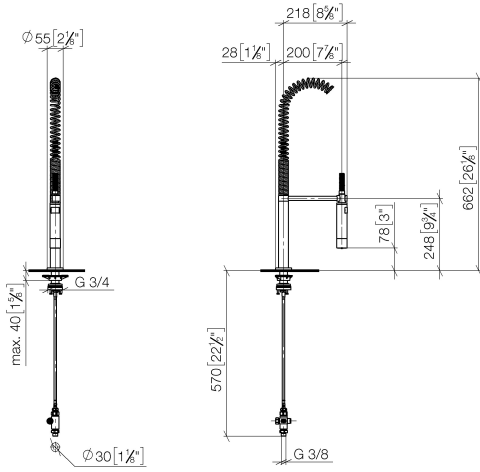

Profi spray set - Chrome

27 799 970

- spray flow
- automatic diverter for spout/Profi spray set
- height of mixer 665 mm
- individual rosette diameter 55mm
- profi spray hole diameter 30mm
- sprayface with anti-scaling system
- lead-free

Can only be combined with 32815682, 33826861, 32815861, 33836888, 32816888, 20816892, 33836875, 32815875.

Intrinsic protection against back flow.

Operating unit can be positioned freely.

	Chrome	27 799 970-00
	Brushed Platinum	27 799 970-06
	Platinum	27 799 970-08
	Dark Chrome	27 799 970-19
	Brushed Chrome	27 799 970-93
	Brushed Dark Platinum	27 799 970-99

Profi spray set - Chrome

27 799 970

mm [inches]
1:10

Flow rate chart

Certificates

LGA_38647.

Belgaqua_24-005-
27_3.

Profi spray set - Chrome

27 799 970

Parts for other finishes can be found here: [Brushed](#) [Platinum](#)

Spare parts list

No.	Item Number	Name	Quantity used	Delivery time
1	90 17 09 046 12 90	diverter	1	2
2	90 24 03 250 00 90	nipple	1	2
3	04 23 10 004 03 90	fixing set	1	2
4	09 18 40 090 90	sleeve	1	2
5	04 30 04 104 00 90	hose	1	2
6	90 27 86 000 00-00	rosette	1	-
Spare part can no longer be ordered, please order the replacement item				
7	09 14 10 120 90	seal	1	2
8	09 14 10 031 90	seal	1	2
9	04 17 20 014 00-00	holder	1	10
10	09 31 11 049 90	pin	1	2
11	09 14 15 012 90	ring	1	2
12	09 14 10 003 90	seal	1	2
13	09 30 01 067 10-00	adaptor	1	10
14	90 23 01 141 00 90	back-flow preventer	1	2
15	09 23 01 046 90	back-flow preventer	1	2
16	90 30 02 065 00-00	hose	1	10
17	09 16 02 034 90	spring	1	2
18	90 18 40 035 00 90	sleeve	1	2
19	04 12 11 094 10-00	shower	1	10