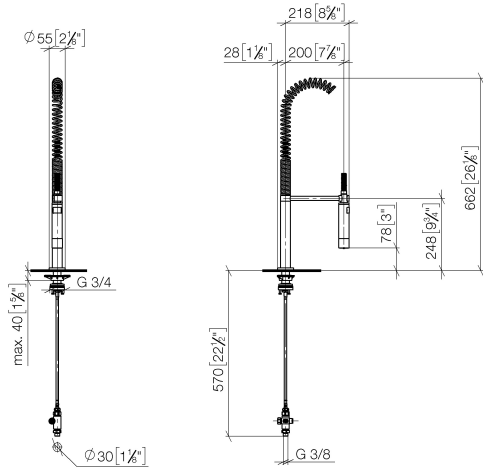

## Profi spray set - Platinum

27 799 970

- spray flow
- automatic diverter for spout/Profi spray set
- height of mixer 665 mm
- individual rosette diameter 55mm
- profi spray hole diameter 30mm
- sprayface with anti-scaling system
- lead-free

Can only be combined with 32815682, 33826861, 32815861, 33836888, 32816888, 20816892, 33836875, 32815875.

Intrinsic protection against back flow.

Operating unit can be positioned freely.

	Platinum	27 799 970-08
	Chrome	27 799 970-00
	Brushed Platinum	27 799 970-06
	Dark Chrome	27 799 970-19
	Brushed Chrome	27 799 970-93
	Brushed Dark Platinum	27 799 970-99

**Profi spray set - Platinum**

27 799 970

mm [inches]  
1:10

**Flow rate chart**

**Codes & Standards**

DIN 4109

EN 1717

ISO 3822

### Spare parts list

No.	Item Number	Name	Quantity used	Delivery time
	90 17 09 046 12 90	diverter	19	2