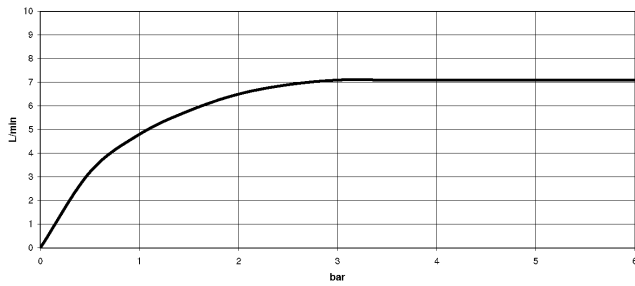

Can only be combined with 32815682, 33826861, 32815861, 33836888, 32816888, 20816892, 33836875, 32815875.

Intrinsic protection against back flow.

Operating unit can be positioned freely.

	Platinum	27 799 970-08
	Chrome	27 799 970-00
	Brushed Platinum	27 799 970-06
	Dark Chrome	27 799 970-19
	Brushed Chrome	27 799 970-93
	Brushed Dark Platinum	27 799 970-99

**Profi spray set - Platinum**

27 799 970

mm [inches]  
1:10

**Flow rate chart**

**Codes & Standards**

DIN 4109

EN 1717

ISO 3822