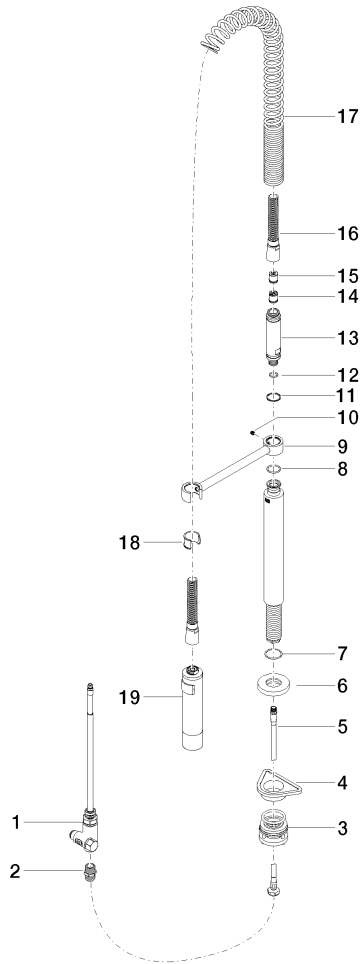

## Profi spray set - Platinum

27 799 970

- spray flow
- automatic diverter for spout/Profi spray set
- height of mixer 665 mm
- individual rosette diameter 55mm
- profi spray hole diameter 30mm
- sprayface with anti-scaling system
- lead-free

**Profi spray set - Platinum**

27 799 970

mm [inches]  
1:10

**Flow rate chart**

**Codes & Standards**

DIN 4109

EN 1717

ISO 3822

# Profi spray set - Platinum

27 799 970

Parts for other  
finishes can be found  
here: [Chrome](#)

### Spare parts list

No.	Item Number	Name	Quantity used	Delivery time
	90 17 09 046 12 90	diverter	19	2