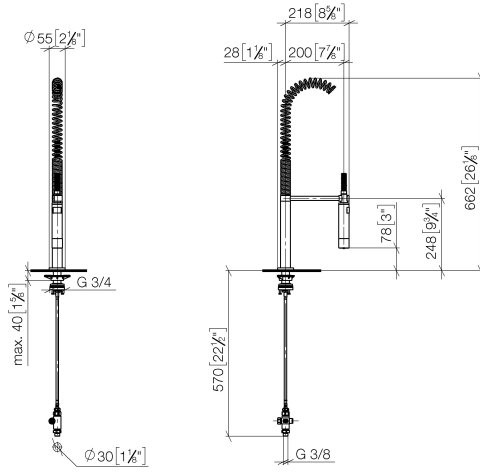

Profi spray set - Dark Chrome

27 799 970

- spray flow
- automatic diverter for spout/Profi spray set
- height of mixer 665 mm
- individual rosette diameter 55mm
- profi spray hole diameter 30mm
- sprayface with anti-scaling system
- lead-free

Can only be combined with 32815682, 33826861, 32815861, 33836888, 32816888, 20816892, 33836875, 32815875.

Intrinsic protection against back flow.

Operating unit can be positioned freely.

	Dark Chrome	27 799 970-19
	Chrome	27 799 970-00
	Brushed Platinum	27 799 970-06
	Platinum	27 799 970-08
	Brushed Chrome	27 799 970-93
	Brushed Dark Platinum	27 799 970-99

Profi spray set - Dark Chrome

27 799 970

mm [inches]
1:10

Flow rate chart

Certificates

LGA_38647.

Belgaqua_24-005-
27_3.

Profi spray set - Dark Chrome