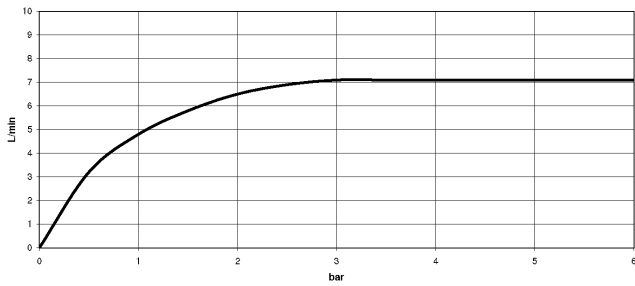

Can only be combined with 32815682, 33826861, 32815861, 33836888, 32816888, 20816892, 33836875, 32815875.

Intrinsic protection against back flow.

Operating unit can be positioned freely.

	Brushed Chrome	27 799 970-93
	Chrome	27 799 970-00
	Brushed Platinum	27 799 970-06
	Platinum	27 799 970-08
	Dark Chrome	27 799 970-19
	Brushed Dark Platinum	27 799 970-99

**Profi spray set - Brushed Chrome**

27 799 970

mm [inches]  
1:10

**Flow rate chart**

**Certificates**

LGA\_38647.

Belgaqua\_24-005-  
27\_3.