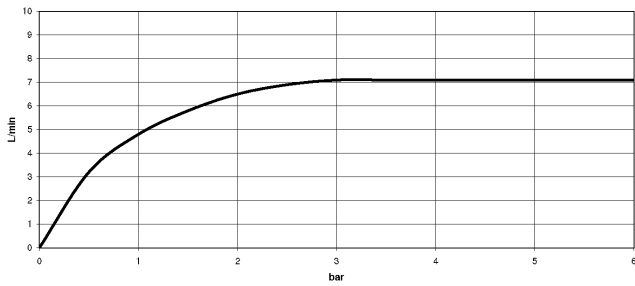

Can only be combined with 32815682, 33826861, 32815861, 33836888, 32816888, 20816892, 33836875, 32815875.

Intrinsic protection against back flow.

Operating unit can be positioned freely.

	Brushed Dark Platinum	27 799 970-99
	Chrome	27 799 970-00
	Brushed Platinum	27 799 970-06
	Platinum	27 799 970-08
	Dark Chrome	27 799 970-19
	Brushed Chrome	27 799 970-93

Profi spray set - Brushed Dark Platinum

27 799 970

mm [inches]
1:10

Flow rate chart

Certificates

LGA_38647.

Belgaqua_24-005-
27_3.

Profi spray set - Brushed Dark Platinum