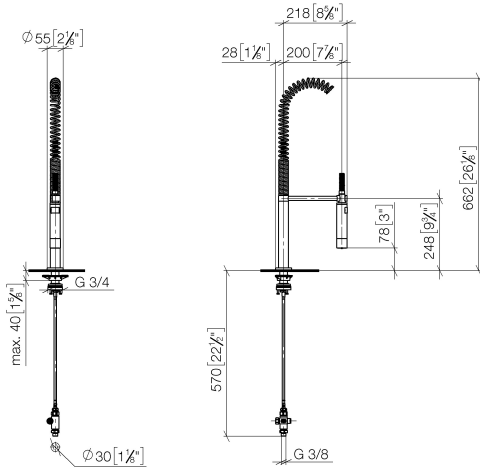

Profi spray set - Brushed Dark Platinum

27 799 970

- spray flow
- automatic diverter for spout/Profi spray set
- height of mixer 665 mm
- individual rosette diameter 55mm
- profi spray hole diameter 30mm
- sprayface with anti-scaling system
- lead-free

Can only be combined with 32815682, 33826861, 32815861, 33836888, 32816888, 20816892, 33836875, 32815875.

Intrinsic protection against back flow.

Operating unit can be positioned freely.

	Brushed Dark Platinum	27 799 970-99
	Chrome	27 799 970-00
	Brushed Platinum	27 799 970-06
	Platinum	27 799 970-08
	Dark Chrome	27 799 970-19
	Brushed Chrome	27 799 970-93

Profi spray set - Brushed Dark Platinum

27 799 970

mm [inches]
1:10

Flow rate chart

Certificates

LGA_38647.

Belgaqua_24-005-
27_3.

Profi spray set - Brushed Dark Platinum