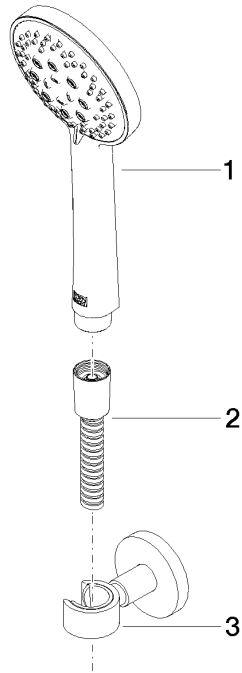

EDITION PRO Hand shower set - Matte Black

27 805 626

- spray head Ø 100mm
- three settings: normal flow, soft flow, massage flow
- with anti-scale system
- metal shower hose 1250mm with integrated anti-twist protection
- shower holder rosette Ø 55mm
- max. flow 15 l/min
- WRAS 2304001

	Matte Black	27 805 626-33
	Chrome	27 805 626-00
	Brushed Chrome	27 805 626-93

EDITION PRO Hand shower set - Matte Black

27 805 626

mm [Inches]

Flow rate chart

Certificates

LGA_29681.

LGA_29984.

WRAS_2304001.

EDITION PRO Hand shower set - Matte Black

27 805 626

Parts for other finishes can be found here: [Chrome](#)

Spare parts list

No.	Item Number	Name	Quantity used	Delivery time
1	28 018 626-33	EDITION PRO Hand shower - Matte Black	1	30
2	90 30 02 072 00-33	Metal shower hose 1/2" x 3/8" x 1250 mm - Matte Black	1	30
3	28 050 625-33	Wall bracket - Matte Black	1	10