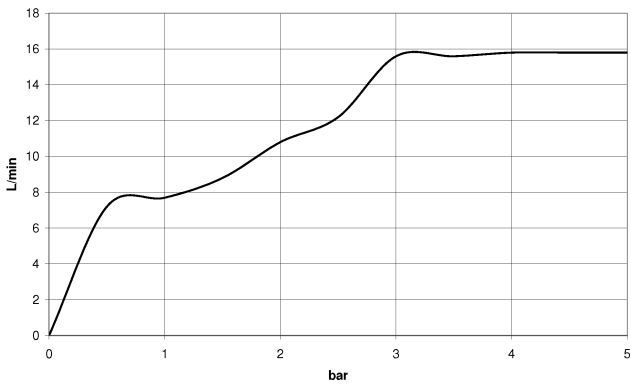

EDITION PRO Hand shower set - Matte Black

27 805 626

- spray head Ø 100mm
- three settings: normal flow, soft flow, massage flow
- with anti-scale system
- metal shower hose 1250mm with integrated anti-twist protection
- shower holder rosette Ø 55mm
- max. flow 15 l/min
- WRAS 2304001

	Matte Black	27 805 626-33
	Chrome	27 805 626-00
	Brushed Chrome	27 805 626-93

EDITION PRO Hand shower set - Matte Black

27 805 626

mm [Inches]

Flow rate chart

Certificates

LGA_29681.

LGA_29984.