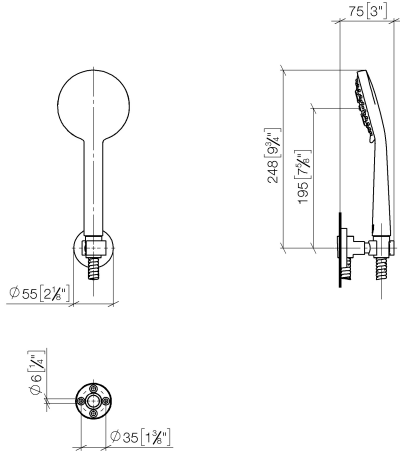

EDITION PRO Hand shower set - Matte Black

27 805 626

- spray head Ø 100mm
- three settings: normal flow, soft flow, massage flow
- with anti-scale system
- metal shower hose 1250mm with integrated anti-twist protection
- shower holder rosette Ø 55mm
- max. flow 15 l/min
- WRAS 2304001

	Matte Black	27 805 626-33
	Chrome	27 805 626-00
	Brushed Chrome	27 805 626-93

EDITION PRO Hand shower set - Matte Black

27 805 626

mm [Inches]

Flow rate chart

Certificates

LGA_29681.

LGA_29984.

WRAS_2304001.

EDITION PRO Hand shower set - Matte Black

27 805 626

Parts for other finishes can be found here: [Chrome](#)

Spare parts list

No.	Item Number	Name	Quantity used	Delivery time
1	28 018 626-33	EDITION PRO Hand shower - Matte Black	1	30
2	90 30 02 072 00-33	Metal shower hose 1/2" x 3/8" x 1250 mm - Matte Black	1	30
3	28 050 625-33	Wall bracket - Matte Black	1	10