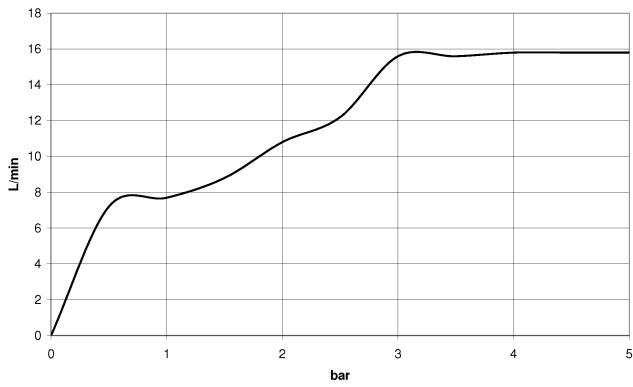

EDITION PRO Hand shower set - Brushed Chrome

27 805 626

- spray head Ø 100mm
- three settings: normal flow, soft flow, massage flow
- with anti-scale system
- metal shower hose 1250mm with integrated anti-twist protection
- shower holder rosette Ø 55mm
- max. flow 15 l/min
- WRAS 2304001

	Brushed Chrome	27 805 626-93
	Chrome	27 805 626-00
	Matte Black	27 805 626-33

EDITION PRO Hand shower set - Brushed Chrome

27 805 626

mm [Inches]

Flow rate chart

Certificates

LGA_29681.

LGA_29984.