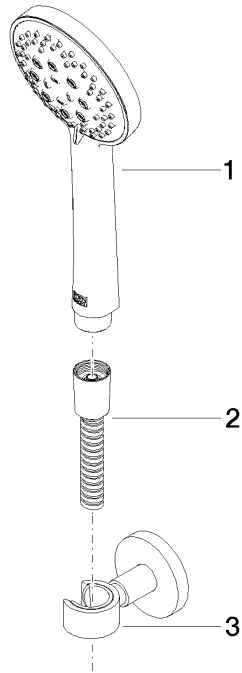

EDITION PRO Hand shower set - Brushed Chrome

27 805 626

- spray head Ø 100mm
- three settings: normal flow, soft flow, massage flow
- with anti-scale system
- metal shower hose 1250mm with integrated anti-twist protection
- shower holder rosette Ø 55mm
- max. flow 15 l/min
- WRAS 2304001

	Brushed Chrome	27 805 626-93
	Chrome	27 805 626-00
	Matte Black	27 805 626-33

EDITION PRO Hand shower set - Brushed Chrome

27 805 626

mm [Inches]

Flow rate chart

Certificates

LGA_29681.

LGA_29984.

WRAS_2304001.

EDITION PRO Hand shower set - Brushed Chrome

27 805 626

Parts for other finishes can be found here: [Chrome](#)

Spare parts list

No.	Item Number	Name	Quantity used	Delivery time
1	28 018 626-93	EDITION PRO Hand shower - Brushed Chrome	1	20
2	90 30 02 072 00-93	Metal shower hose 1/2" x 3/8" x 1250 mm - Brushed Chrome	1	20
3	28 050 625-93	Wall bracket - Brushed Chrome	1	20