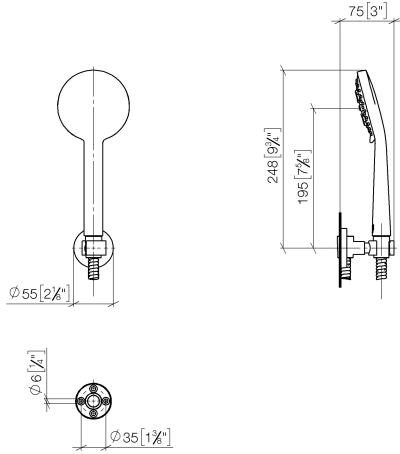

EDITION PRO Hand shower set - Brushed Chrome

27 805 626

- spray head Ø 100mm
- three settings: normal flow, soft flow, massage flow
- with anti-scale system
- metal shower hose 1250mm with integrated anti-twist protection
- shower holder rosette Ø 55mm
- max. flow 15 l/min
- WRAS 2304001

	Brushed Chrome	27 805 626-93
	Chrome	27 805 626-00
	Matte Black	27 805 626-33

EDITION PRO Hand shower set - Brushed Chrome

27 805 626

mm [Inches]

Flow rate chart

Certificates

LGA_29681.

LGA_29984.

WRAS_2304001.

EDITION PRO Hand shower set - Brushed Chrome

27 805 626

Parts for other finishes can be found here: [Chrome](#)

Spare parts list

No.	Item Number	Name	Quantity used	Delivery time
1	28 018 626-93	EDITION PRO Hand shower - Brushed Chrome	1	20
2	90 30 02 072 00-93	Metal shower hose 1/2" x 3/8" x 1250 mm - Brushed Chrome	1	20
3	28 050 625-93	Wall bracket - Brushed Chrome	1	20