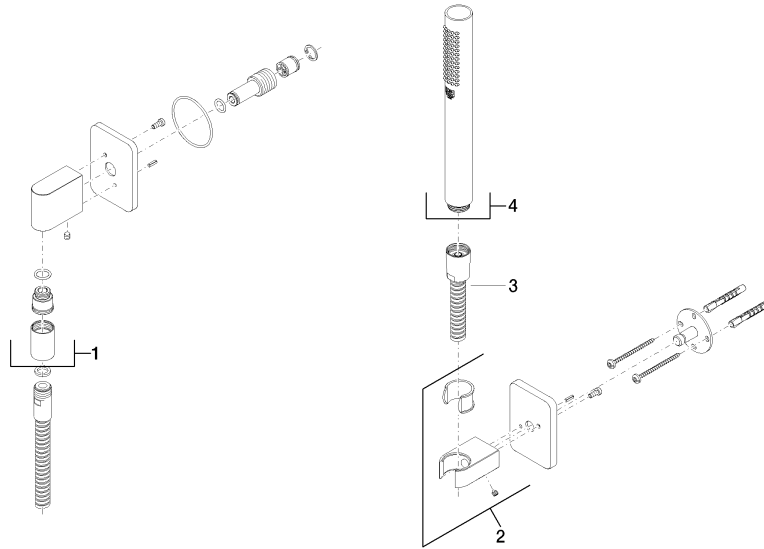

27 808 710

mm [inches]

Flow rate chart

Codes & Standards

DIN 4109

EN 1717

ISO 3822

Scottish Water
Byelaws

UK Water Supply
Regulations

Ü-Zeichen

LULU Hand shower set with individual rosettes - Chrome

LULU

27 808 710

Certificates

LGA_29

Belgaqua_21-383-2 WRAS_2209

27 808 710

Product version up to 6/3/2020

Product version from 6/3/2020

LULU Hand shower set with individual rosettes - Chrome

LULU

27 808 710

Spare parts list

Product version up to 6/3/2020

Product version from 6/3/2020

No.	Item Number	Name	Quantity used	Delivery time
	28 450 710-00	LULU Wall elbow - Chrome	4	10