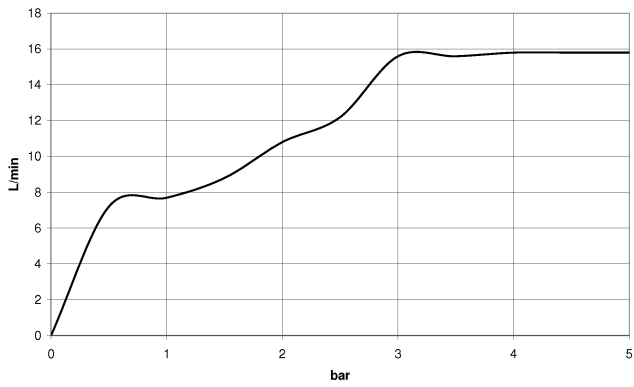

27 808 710

- COMPACT RAIN, max. flow rate 15 l/min (at 3 bar)
- with anti-scale system
- 3/8" shower outlet
- rosette for wall elbow 78 x 55mm
- rosette for shower holder 78 x 55mm
- metal shower hose 1250mm with integrated anti-twist protection
- 1/2" wall elbow
- WRAS 2209005

Intrinsic protection against back flow.

	Chrome	27 808 710-00
	Chrome	27 808 710-00 0010
	Brushed Platinum	27 808 710-06
	Brushed Platinum	27 808 710-06 0010

Recommended miscellaneous

- Concealed wall elbow -** 35 085 970 90
- max. recess depth 163 mm
 - min. recess depth 90 mm

27 808 710

mm [inches]

Flow rate chart

Codes & Standards

DIN 4109

EN 1717

ISO 3822

Scottish Water
Byelaws