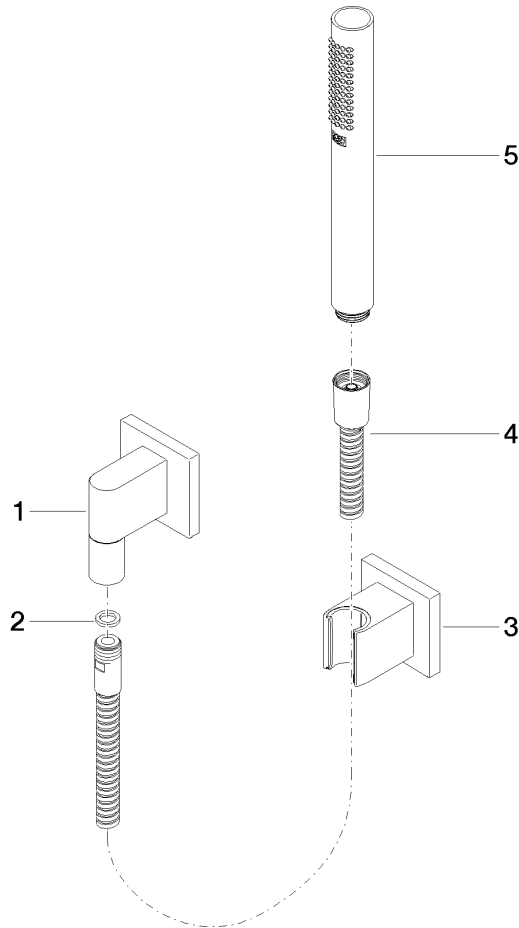

27 808 980

Fits: IMO, MEM, CL.1, CYO

- COMPACT RAIN, max. flow rate 15 l/min (at 3 bar)
- with anti-scale system
- 3/8" shower outlet
- rosette for wall elbow 60 x 60mm
- rosette for shower holder 60 x 60mm
- metal shower hose 1250mm with integrated anti-twist protection
- 1/2" wall elbow
- WRAS 2209005

Recommended miscellaneous

- Concealed wall elbow -** 35 085 970 90
- max. recess depth 163 mm
  - min. recess depth 90 mm

Hand shower set with individual rosettes - Brushed Durabrass (23kt Gold)

---

IMO

27 808 980

27 808 980

mm [inches]

Flow rate chart

Certificates

LGA\_29985. Belgaqua\_22\_280\_2 WRAS\_2209005.  
7\_7.

27 808 980

**Spare parts list**

No.	Item Number	Name	Quantity used	Delivery time
1	28 450 980-28	Wall elbow - Brushed Durabron (23kt Gold)	1	20
2	90 14 20 026 00 90	seal	1	2
3	28 050 980-28	Wall bracket - Brushed Durabron (23kt Gold)	1	20
4	90 30 02 072 00-28	Metal shower hose 1/2" x 3/8" x 1250 mm - Brushed Durabron (23kt Gold)	1	20
5	90 12 11 152 00-28	shower	1	-