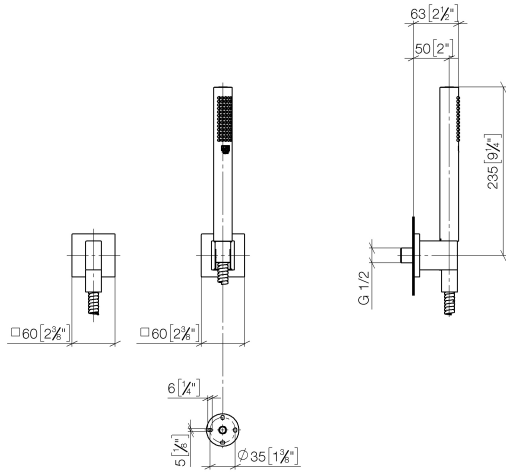

27 808 980

Fits: IMO, MEM, CL.1, CYO

- COMPACT RAIN, max. flow rate 15 l/min (at 3 bar)
- with anti-scale system
- 3/8" shower outlet
- rosette for wall elbow 60 x 60mm
- rosette for shower holder 60 x 60mm
- metal shower hose 1250mm with integrated anti-twist protection
- 1/2" wall elbow
- WRAS 2209005

Recommended miscellaneous

- Concealed wall elbow -** 35 085 970 90
- max. recess depth 163 mm
  - min. recess depth 90 mm

Hand shower set with individual rosettes - Brushed Durabrass (23kt Gold)

---

IMO

27 808 980

27 808 980

mm [inches]

Flow rate chart

Certificates

LGA\_29985. Belgaqua\_22\_280\_2 WRAS\_2209005.  
7\_7.

27 808 980

**Spare parts list**

No.	Item Number	Name	Quantity used	Delivery time
1	28 450 980-28	Wall elbow - Brushed Durabron (23kt Gold)	1	20
2	90 14 20 026 00 90	seal	1	2
3	28 050 980-28	Wall bracket - Brushed Durabron (23kt Gold)	1	20
4	90 30 02 072 00-28	Metal shower hose 1/2" x 3/8" x 1250 mm - Brushed Durabron (23kt Gold)	1	20
5	90 12 11 152 00-28	shower	1	-