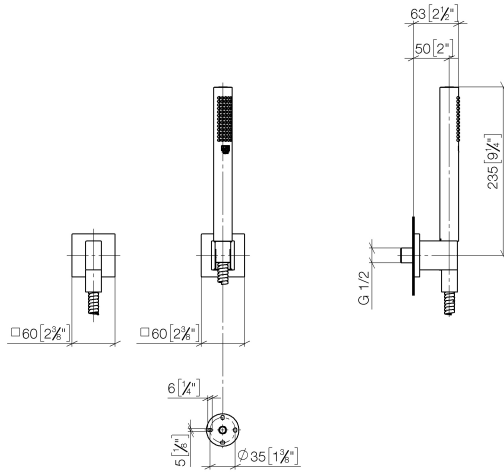

27 808 980

Fits: IMO, MEM, CL.1, CYO

- COMPACT RAIN, max. flow rate 15 l/min (at 3 bar)
- with anti-scale system
- 3/8" shower outlet
- rosette for wall elbow 60 x 60mm
- rosette for shower holder 60 x 60mm
- metal shower hose 1250mm with integrated anti-twist protection
- 1/2" wall elbow
- WRAS 2209005

Recommended miscellaneous

- Concealed wall elbow -** 35 085 970 90
- max. recess depth 163 mm
 - min. recess depth 90 mm

Hand shower set with individual rosettes - Brushed Durabronz (23kt Gold)

IMO

27 808 980

27 808 980

mm [inches]

Flow rate chart

Certificates

LGA_29985. Belgaqua_22_280_2 WRAS_2209005.
7_7.

27 808 980

Spare parts list

No.	Item Number	Name	Quantity used	Delivery time
1	28 450 980-28	Wall elbow - Brushed Durabron (23kt Gold)	1	20
2	90 14 20 026 00 90	seal	1	2
3	28 050 980-28	Wall bracket - Brushed Durabron (23kt Gold)	1	20
4	90 30 02 072 00-28	Metal shower hose 1/2" x 3/8" x 1250 mm - Brushed Durabron (23kt Gold)	1	20
5	90 12 11 152 00-28	shower	1	-