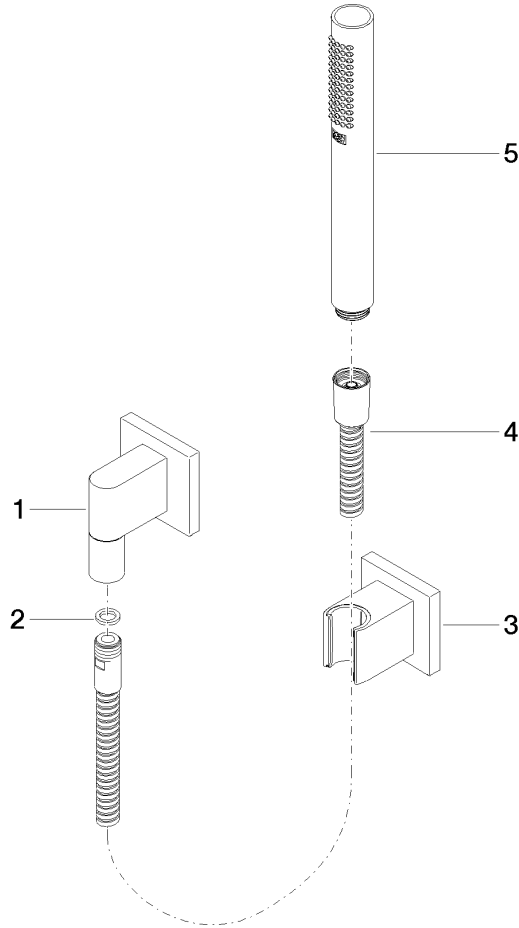

27 808 980

Fits: IMO, MEM, CL.1, CYO

- COMPACT RAIN, max. flow rate 15 l/min (at 3 bar)
- with anti-scale system
- 3/8" shower outlet
- rosette for wall elbow 60 x 60mm
- rosette for shower holder 60 x 60mm
- metal shower hose 1250mm with integrated anti-twist protection
- 1/2" wall elbow
- WRAS 2209005

Recommended miscellaneous

- Concealed wall elbow -** 35 085 970 90
- max. recess depth 163 mm
 - min. recess depth 90 mm

Hand shower set with individual rosettes - Brushed Durabronz (23kt Gold)

IMO

27 808 980

27 808 980

mm [inches]

Flow rate chart

Certificates

LGA_29985. Belgaqua_22_280_2 WRAS_2209005.
7_7.

27 808 980

Spare parts list

No.	Item Number	Name	Quantity used	Delivery time
1	28 450 980-28	Wall elbow - Brushed Durabron (23kt Gold)	1	20
2	90 14 20 026 00 90	seal	1	2
3	28 050 980-28	Wall bracket - Brushed Durabron (23kt Gold)	1	20
4	90 30 02 072 00-28	Metal shower hose 1/2" x 3/8" x 1250 mm - Brushed Durabron (23kt Gold)	1	20
5	90 12 11 152 00-28	shower	1	-