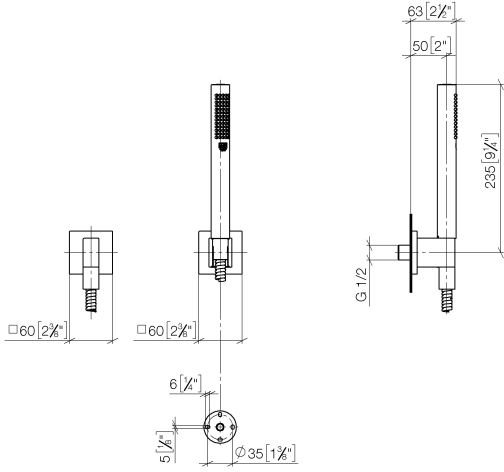

27 808 980

Fits: IMO, MEM, CL.1, CYO

- COMPACT RAIN, max. flow rate 6.8 l/min (at 3 bar)
- with anti-scale system
- 3/8" shower outlet
- rosette for wall elbow 60 x 60mm
- rosette for shower holder 60 x 60mm
- metal shower hose 1250mm with integrated anti-twist protection
- 1/2" wall elbow
- This product can help a building meet the requirements of Green Building Rating Systems, e.g. LEED®, BREEAM®, DGNB

Intrinsic protection against back flow.

	Brushed Chrome	27 808 980-93 0010
	Chrome	27 808 980-00
	Chrome	27 808 980-00 0010
	Brushed Platinum	27 808 980-06
	Brushed Platinum	27 808 980-06 0010
	Platinum	27 808 980-08
	Platinum	27 808 980-08 0010
	Dark Chrome	27 808 980-19
	Dark Chrome	27 808 980-19 0010
	Brushed Light Gold	27 808 980-27 0010
	Brushed Light Gold	27 808 980-27
	Brushed Durabrand (23kt Gold)	27 808 980-28 0010
	Brushed Durabrand (23kt Gold)	27 808 980-28
	Matte Black	27 808 980-33
	Matte Black	27 808 980-33 0010
	Brushed Champagne (22kt Gold)	27 808 980-46 0010
	Champagne (22kt Gold)	27 808 980-47 0010
	Brushed Chrome	27 808 980-93
	Brushed Dark Platinum	27 808 980-99
	Brushed Dark Platinum	27 808 980-99 0010

27 808 980

mm [inches]

Flow rate chart

Codes & Standards

ASME A112.18.1

cUPC

DIN 4109

ISO 3822

No.	Item Number	Name	Quantity used	Delivery time
	28 450 980-93	Wall elbow - Brushed Chrome	5	10