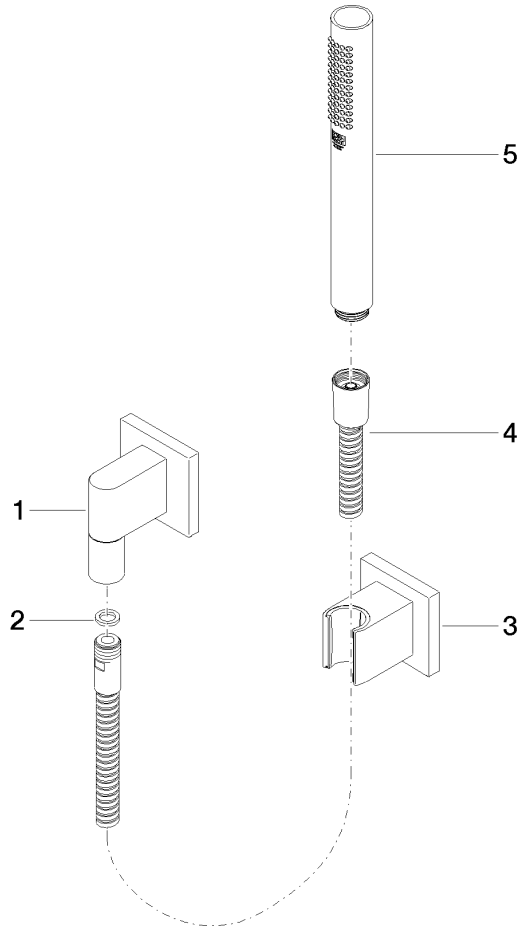

27 808 980

Fits: IMO, MEM, CL.1, CYO

- COMPACT RAIN, max. flow rate 6.8 l/min (at 3 bar)
- with anti-scale system
- 3/8" shower outlet
- rosette for wall elbow 60 x 60mm
- rosette for shower holder 60 x 60mm
- metal shower hose 1250mm with integrated anti-twist protection
- 1/2" wall elbow
- This product can help a building meet the requirements of Green Building Rating Systems, e.g. LEED®, BREEAM®, DGNB

Ü-Zeichen

Hand shower set with individual rosettes FlowReduce - Brushed Chrome

IMO

27 808 980

Certificates

IAPMO_4976

LGA_29

27 808 980

Product version from 4/1/2024

Parts for other finishes can be found here: [Chrome](#)

Hand shower set with individual rosettes FlowReduce - Brushed Chrome

IMO

27 808 980

Spare parts list

Product version from 4/1/2024

No.	Item Number	Name	Quantity used	Delivery time
	28 450 980-93	Wall elbow - Brushed Chrome	5	10