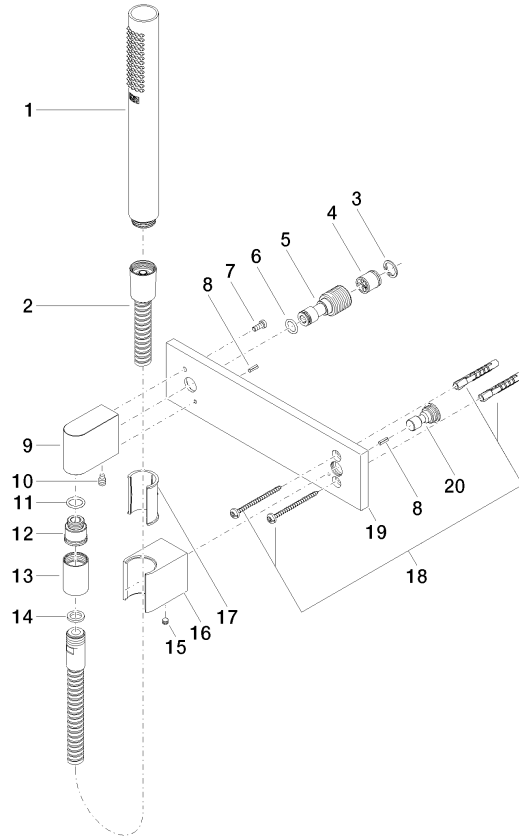

## Hand shower set with cover plate - Brushed Champagne (22kt Gold)

27 818 980 Product version from 3/2/2021

- COMPACT RAIN, max. flow rate 15 l/min (at 3 bar)
- with anti-scale system
- 3/8" shower outlet
- cover plate 240 x 60 mm
- metal shower hose 1250mm with integrated anti-twist protection
- 1/2" wall elbow
- WRAS

mm [inches]

**Flow rate chart**

**Codes & Standards**

DIN 4109

EN 1717

ISO 3822

Scottish Water  
Byelaws

UK Water Supply  
Regulations

## Hand shower set with cover plate - Brushed Champagne (22kt Gold)

---

27 818 980 Product version from 3/2/2021

### Certificates

---

LGA\_29

Belgaqua\_22\_280\_2 WRAS\_2209

**Hand shower set with cover plate - Brushed Champagne (22kt Gold)**

27 818 980 Product version from 3/2/2021

**Spare parts list**

No.	Item Number	Name	Quantity used	Delivery time
1	90 12 11 140 40-46	shower	1	30
2	90 30 02 072 00-46	Metal shower hose 1/2" x 3/8" x 1250 mm - Brushed Champagne (22kt Gold)	1	30
3	09 16 01 014 90	ring	1	2
4	90 23 01 141 00 90	back-flow preventer	1	2
5	09 24 03 116 20 90	nipple	1	2
6	09 14 10 008 90	seal	1	2
7	09 30 30 054 90	screw	1	2
8	09 31 11 026 90	pin	2	2
9	09 11 03 046-46	connection	1	30
10	04 31 11 140 00 90	pin	1	2
11	90 14 10 077 00 90	seal	1	2
12	09 24 03 107 20 90	nipple	1	2
13	90 21 02 069 00-46	cover	1	30
14	90 14 20 026 00 90	seal	1	2
15	90 31 11 112 00 90	pin	1	2
16	09 17 20 044-46	holder	1	30
17	09 18 40 078 90	sleeve	1	2
18	05 30 31 025 00 90	fixing set	1	2
19	09 11 02 120-46	plate	1	30
20	09 24 03 073 90	nipple	1	2