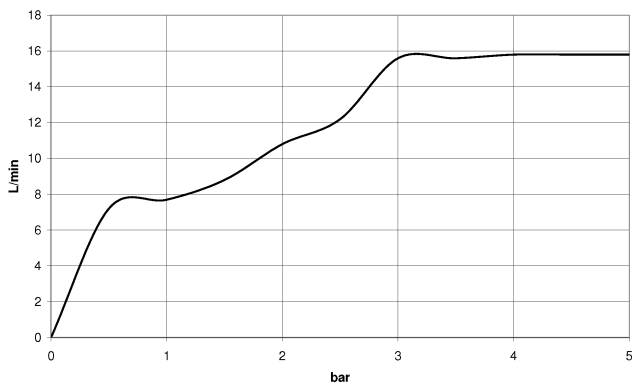

## Hand shower set with cover plate - Brushed Champagne (22kt Gold)

27 818 980 Product version from 3/2/2021

- COMPACT RAIN, max. flow rate 15 l/min (at 3 bar)
- with anti-scale system
- 3/8" shower outlet
- cover plate 240 x 60 mm
- metal shower hose 1250mm with integrated anti-twist protection
- 1/2" wall elbow
- WRAS

### Recommended miscellaneous

---

**Concealed wall elbow -**

- max. recess depth mm
- min. recess depth mm

35 085 970 90

**Hand shower set with cover plate - Brushed Champagne (22kt Gold)**

27 818 980 Product version from 3/2/2021

mm [inches]

**Flow rate chart**

**Codes & Standards**

DIN 4109

EN 1717

ISO 3822

Scottish Water  
Byelaws

UK Water Supply  
Regulations