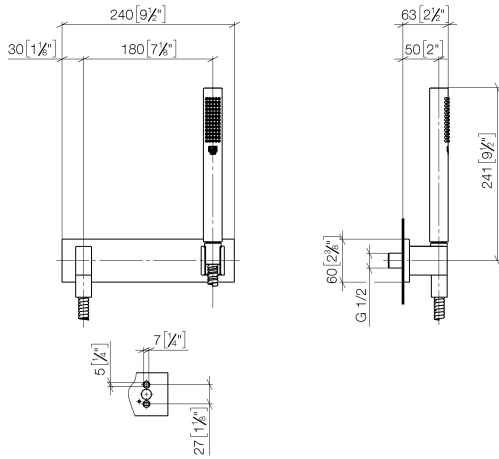

## Hand shower set with cover plate - Brushed Champagne (22kt Gold)

27 818 980 Product version from 3/2/2021

- COMPACT RAIN, max. flow rate 15 l/min (at 3 bar)
- with anti-scale system
- 3/8" shower outlet
- cover plate 240 x 60 mm
- metal shower hose 1250mm with integrated anti-twist protection
- 1/2" wall elbow
- WRAS

### Recommended miscellaneous

---

**Concealed wall elbow -**

- max. recess depth mm
- min. recess depth mm

35 085 970 90

**Hand shower set with cover plate - Brushed Champagne (22kt Gold)**

27 818 980 Product version from 3/2/2021

mm [inches]

**Flow rate chart**

**Codes & Standards**

DIN 4109

EN 1717

ISO 3822

Scottish Water  
Byelaws

UK Water Supply  
Regulations

### Certificates

---

LGA\_29

Belgaqua\_22\_280\_2 WRAS\_2209

**Hand shower set with cover plate - Brushed Champagne (22kt Gold)**

27 818 980 Product version from 3/2/2021

**Spare parts list**

No.	Item Number	Name	Quantity used	Delivery time
1	90 12 11 140 40-46	shower	1	30
2	90 30 02 072 00-46	Metal shower hose 1/2" x 3/8" x 1250 mm - Brushed Champagne (22kt Gold)	1	30
3	09 16 01 014 90	ring	1	2
4	90 23 01 141 00 90	back-flow preventer	1	2
5	09 24 03 116 20 90	nipple	1	2
6	09 14 10 008 90	seal	1	2
7	09 30 30 054 90	screw	1	2
8	09 31 11 026 90	pin	2	2
9	09 11 03 046-46	connection	1	30
10	04 31 11 140 00 90	pin	1	2
11	90 14 10 077 00 90	seal	1	2
12	09 24 03 107 20 90	nipple	1	2
13	90 21 02 069 00-46	cover	1	30
14	90 14 20 026 00 90	seal	1	2
15	90 31 11 112 00 90	pin	1	2
16	09 17 20 044-46	holder	1	30
17	09 18 40 078 90	sleeve	1	2
18	05 30 31 025 00 90	fixing set	1	2
19	09 11 02 120-46	plate	1	30
20	09 24 03 073 90	nipple	1	2