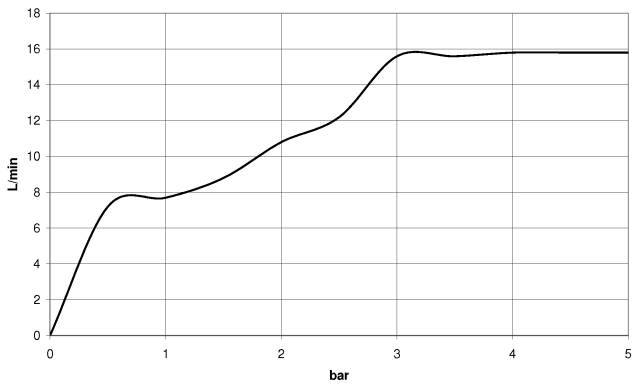

**WATER TUBE Kneipp wall elbow with hose holder with individual rosettes -
Brushed Durabronze (23kt Gold)**

IMO

27 821 979

Fits: IMO, MEM, CL.1, CYO

- LAMINAR FLOW, max. flow rate 15 l/min (at 3 bar)
- with volume control
- rosette 60 x 60 mm
- holder for Kneipp hose
- 1/2" wall elbow
- without hose

Intrinsic protection against back flow.

Product change as of 1.4.2023: max. flow 15 l/min

	Brushed Durabronze (23kt Gold)	27 821 979-28
	Chrome	27 821 979-00
	Brushed Platinum	27 821 979-06
	Platinum	27 821 979-08
	Dark Chrome	27 821 979-19
	Brushed Light Gold	27 821 979-27
	Matte Black	27 821 979-33
	Brushed Champagne (22kt Gold)	27 821 979-46
	Champagne (22kt Gold)	27 821 979-47
	Brushed Chrome	27 821 979-93
	Brushed Dark Platinum	27 821 979-99

Recommended miscellaneous

- Concealed wall elbow -** 35 085 970 90
- max. recess depth 163 mm
 - min. recess depth 90 mm

Required miscellaneous

- WATER TUBE Kneipp hose white** 28 285 979-28
2000 mm - Brushed Durabronze (23kt Gold)
- with holding ring
 - hose nozzle with sleeve M33

IMO

27 821 979
mm [inches]

Flow rate chart

Codes & Standards

EN 1717

**WATER TUBE Kneipp wall elbow with hose holder with individual rosettes -
Brushed Durabronze (23kt Gold)**

IMO

27 821 979