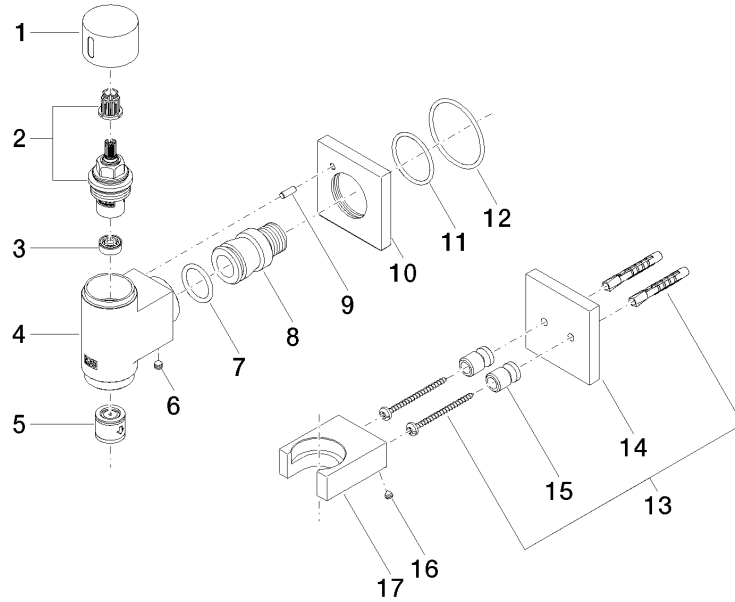

Recommended miscellaneous

- Concealed wall elbow -** 35 085 970 90
- max. recess depth 163 mm
 - min. recess depth 90 mm

Required miscellaneous

- WATER TUBE Kneipp hose white** 28 285 979-28
2000 mm - Brushed Durabronze (23kt Gold)
- with holding ring
 - hose nozzle with sleeve M33

IMO

27 821 979
mm [inches]

Flow rate chart

Codes & Standards

EN 1717

**WATER TUBE Kneipp wall elbow with hose holder with individual rosettes -
Brushed Durabronze (23kt Gold)**

IMO

27 821 979

Certificates

Belgaqua_22_280_2

WATER TUBE Kneipp wall elbow with hose holder with individual rosettes -
Brushed Durabronze (23kt Gold)

27 821 979

Product version from 3/12/2018 to 3/6/2023

Product version from 3/6/2023

WATER TUBE Kneipp wall elbow with hose holder with individual rosettes -
Brushed Durabronze (23kt Gold)

IMO

27 821 979

Spare parts list

Product version from 3/12/2018 to 3/6/2023

Product version from 3/6/2023