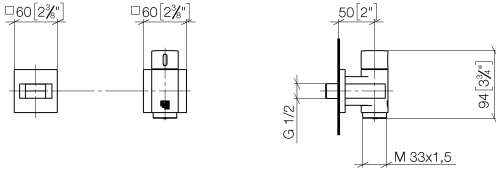

**WATER TUBE Kneipp wall elbow with hose holder with individual rosettes -
Brushed Durabronze (23kt Gold)**

IMO

27 821 979

Fits: IMO, MEM, CL.1, CYO

- LAMINAR FLOW, max. flow rate 15 l/min (at 3 bar)
- with volume control
- rosette 60 x 60 mm
- holder for Kneipp hose
- 1/2" wall elbow
- without hose

Recommended miscellaneous

- Concealed wall elbow -** 35 085 970 90
- max. recess depth 163 mm
 - min. recess depth 90 mm

Required miscellaneous

- WATER TUBE Kneipp hose white** 28 285 979-28
2000 mm - Brushed Durabronze (23kt Gold)
- with holding ring
 - hose nozzle with sleeve M33

Required miscellaneous

- WATER TUBE Kneipp hose black** 28 286 979-28
2000 mm - Brushed Durabronze (23kt Gold)
- with holding ring
 - hose nozzle with sleeve M33

**WATER TUBE Kneipp wall elbow with hose holder with individual rosettes -
Brushed Durabronze (23kt Gold)**

IMO

27 821 979
mm [inches]

Flow rate chart

Codes & Standards

EN 1717

**WATER TUBE Kneipp wall elbow with hose holder with individual rosettes -
Brushed Durabronze (23kt Gold)**

IMO

27 821 979