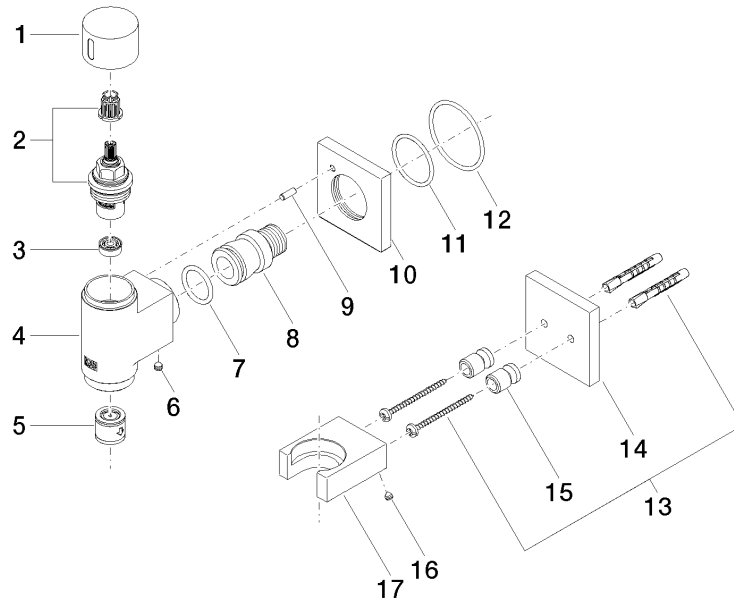

IMO

27 821 979
mm [inches]

Flow rate chart

Codes & Standards

EN 1717

WATER TUBE Kneipp wall elbow with hose holder with individual rosettes -
Champagne (22kt Gold)

IMO

27 821 979

Certificates

Belgaqua_22_280_2

WATER TUBE Kneipp wall elbow with hose holder with individual rosettes -
Champagne (22kt Gold)

27 821 979

Product version up to 3/12/2018

Product version from 3/12/2018 to 3/6/2023

Product version from 3/6/2023

WATER TUBE Kneipp wall elbow with hose holder with individual rosettes -
Champagne (22kt Gold)

IMO

27 821 979

Spare parts list

Product version up to 3/12/2018

Product version from 3/12/2018 to 3/6/2023