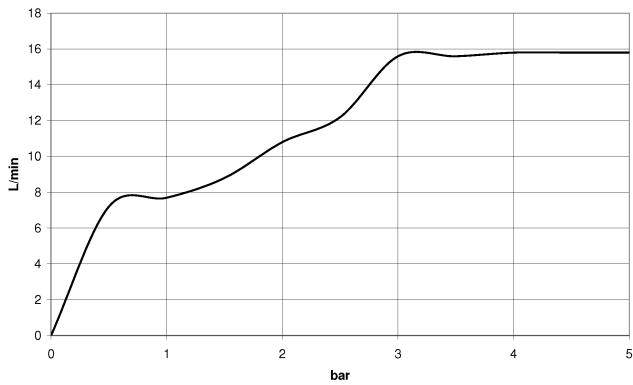

**WATER TUBE Kneipp wall elbow with hose holder with individual rosettes -
Champagne (22kt Gold)**

IMO

27 821 979

Fits: IMO, MEM, CL.1, CYO

- LAMINAR FLOW, max. flow rate 15 l/min (at 3 bar)
- with volume control
- rosette 60 x 60 mm
- holder for Kneipp hose
- 1/2" wall elbow
- without hose

Recommended miscellaneous

- Concealed wall elbow -** 35 085 970 90
- max. recess depth 163 mm
 - min. recess depth 90 mm

Required miscellaneous

- WATER TUBE Kneipp hose white** 28 285 979-47
2000 mm - Champagne (22kt Gold)
- with holding ring
 - hose nozzle with sleeve M33

IMO

27 821 979
mm [inches]

Flow rate chart

Codes & Standards

EN 1717

WATER TUBE Kneipp wall elbow with hose holder with individual rosettes -
Champagne (22kt Gold)

IMO

27 821 979