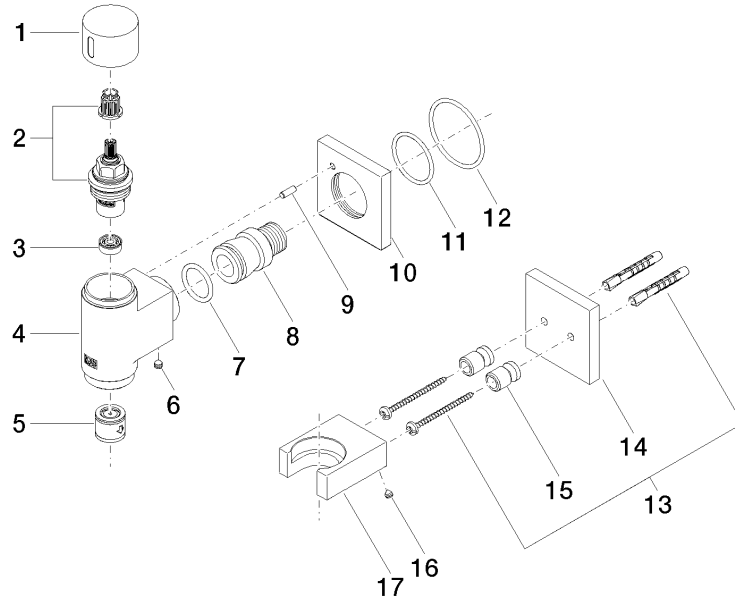

WATER TUBE Kneipp wall elbow with hose holder with individual rosettes -
Brushed Dark Platinum

27 821 979

Product version up to 3/12/2018

Product version from 3/12/2018 to 3/6/2023

Product version from 3/6/2023

Parts for other
finishes can be found
here: [Chrome](#)