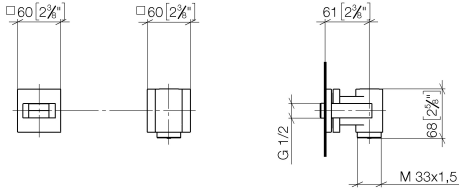

**WATER TUBE Kneipp wall elbow with individual rosettes with hose holder -  
Brushed Durabronze (23kt Gold)**

IMO

27 822 979

Fits: IMO, MEM, CL.1, CYO

- laminar flow
- Max. flow rate l/min (at 3 bar)
- rosette 60 x 60 mm
- holder for Kneipp hose
- 1/2" wall elbow
- without hose

**Recommended miscellaneous**

- Concealed wall elbow -** 35 085 970 90
- max. recess depth 163 mm
  - min. recess depth 90 mm

**Required miscellaneous**

- WATER TUBE Kneipp hose white 2000 mm - Brushed Durabronze (23kt Gold)** 28 285 979-28
- with holding ring
  - hose nozzle with sleeve M33

IMO

27 822 979  
mm [inches]

**Flow rate chart**

**Codes & Standards**

EN 1717

WATER TUBE Kneipp wall elbow with individual rosettes with hose holder -  
Brushed Durabronze (23kt Gold)

---

IMO