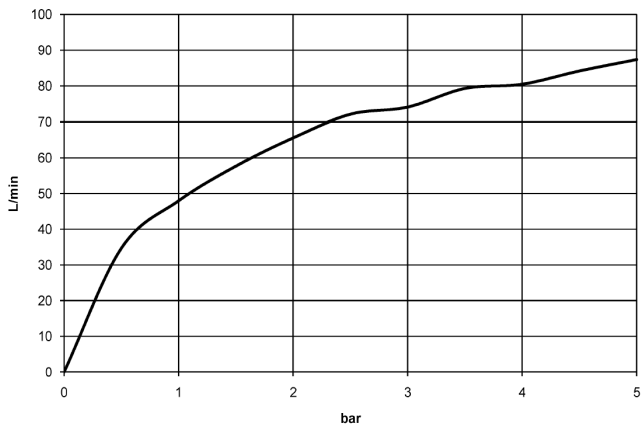

**WATER TUBE Kneipp wall elbow with individual rosettes with hose holder -  
Brushed Durabronze (23kt Gold)**

IMO

27 822 979

Fits: IMO, MEM, CL.1, CYO

- laminar flow
- Max. flow rate l/min (at 3 bar)
- rosette 60 x 60 mm
- holder for Kneipp hose
- 1/2" wall elbow
- without hose

Intrinsic protection against back flow.

Product change as of 1.4.2023: max. flow 15 l/min

	Brushed Durabronze (23kt Gold)	27 822 979-28
	Chrome	27 822 979-00
	Brushed Platinum	27 822 979-06
	Platinum	27 822 979-08
	Dark Chrome	27 822 979-19
	Matte Black	27 822 979-33
	Brushed Champagne (22kt Gold)	27 822 979-46
	Champagne (22kt Gold)	27 822 979-47
	Brushed Chrome	27 822 979-93
	Brushed Dark Platinum	27 822 979-99

**Recommended miscellaneous**

- Concealed wall elbow -** 35 085 970 90
- max. recess depth 163 mm
  - min. recess depth 90 mm

**Required miscellaneous**

- WATER TUBE Kneipp hose white 2000 mm - Brushed Durabronze (23kt Gold)** 28 285 979-28
- with holding ring
  - hose nozzle with sleeve M33

IMO

27 822 979  
mm [inches]

**Flow rate chart**

**Codes & Standards**

EN 1717

WATER TUBE Kneipp wall elbow with individual rosettes with hose holder -  
Brushed Durabronze (23kt Gold)

---

IMO