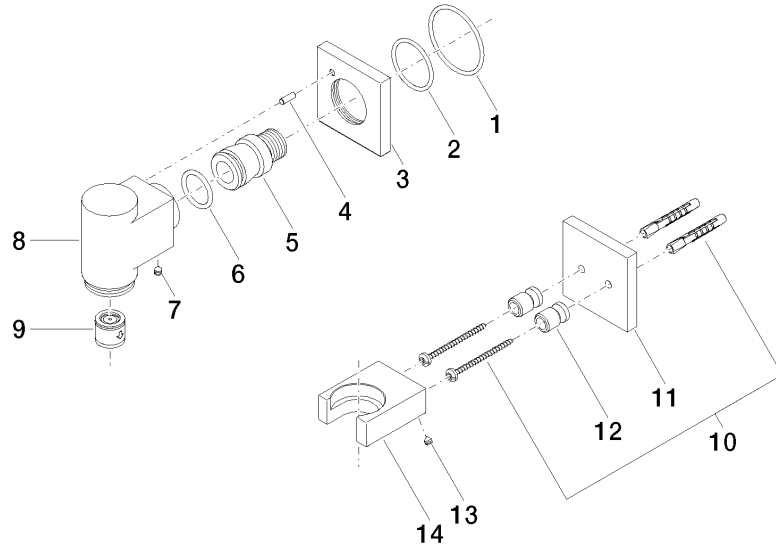

IMO

27 822 979  
mm [inches]

**Flow rate chart**

**Codes & Standards**

EN 1717

WATER TUBE Kneipp wall elbow with individual rosettes with hose holder -  
Brushed Durabronze (23kt Gold)

---

IMO

27 822 979

Certificates

---

Belgaqua\_22\_280\_2

WATER TUBE Kneipp wall elbow with individual rosettes with hose holder -  
Brushed Durabronze (23kt Gold)

IMO

27 822 979

Product version from 3/12/2018

WATER TUBE Kneipp wall elbow with individual rosettes with hose holder -  
Brushed Durabronze (23kt Gold)

---

IMO

27 822 979