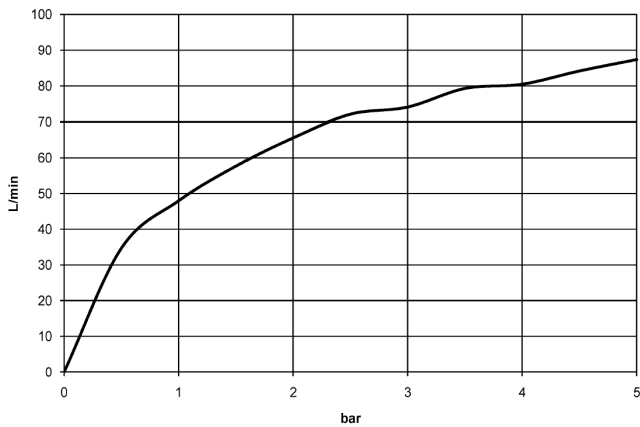

**WATER TUBE Kneipp wall elbow with individual rosettes with hose holder -  
Champagne (22kt Gold)**

IMO

27 822 979

Fits: IMO, MEM, CL.1, CYO

- laminar flow
- Max. flow rate l/min (at 3 bar)
- rosette 60 x 60 mm
- holder for Kneipp hose
- 1/2" wall elbow
- without hose

**Recommended miscellaneous**

- Concealed wall elbow -** 35 085 970 90
- max. recess depth 163 mm
  - min. recess depth 90 mm

**Required miscellaneous**

- WATER TUBE Kneipp hose white** 28 285 979-47  
**2000 mm - Champagne (22kt Gold)**
- with holding ring
  - hose nozzle with sleeve M33

IMO

27 822 979  
mm [inches]

**Flow rate chart**

**Codes & Standards**

EN 1717

WATER TUBE Kneipp wall elbow with individual rosettes with hose holder -  
Champagne (22kt Gold)

---

IMO