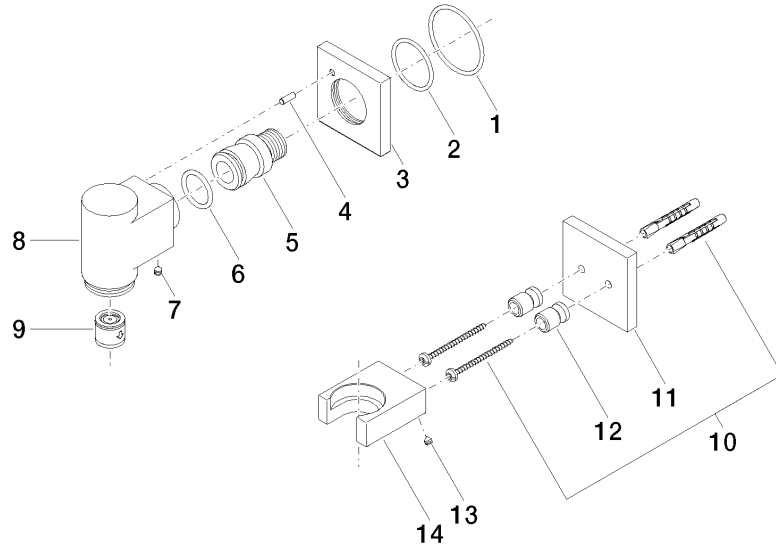

IMO

27 822 979  
mm [inches]

**Flow rate chart**

**Codes & Standards**

EN 1717

WATER TUBE Kneipp wall elbow with individual rosettes with hose holder -  
Champagne (22kt Gold)

---

IMO

27 822 979

Certificates

---

Belgaqua\_22\_280\_2

WATER TUBE Kneipp wall elbow with individual rosettes with hose holder -  
Champagne (22kt Gold)

27 822 979

Product version from 3/12/2018

WATER TUBE Kneipp wall elbow with individual rosettes with hose holder -  
Champagne (22kt Gold)