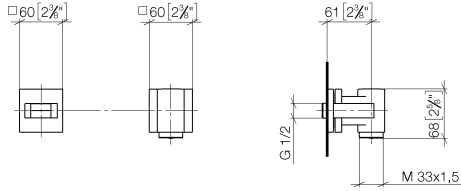

**WATER TUBE Kneipp wall elbow with individual rosettes with hose holder -  
Champagne (22kt Gold)**

IMO

27 822 979

Fits: IMO, MEM, CL.1, CYO

- laminar flow
- Max. flow rate l/min (at 3 bar)
- rosette 60 x 60 mm
- holder for Kneipp hose
- 1/2" wall elbow
- without hose

**Recommended miscellaneous**

- Concealed wall elbow -** 35 085 970 90
- max. recess depth 163 mm
  - min. recess depth 90 mm

**Required miscellaneous**

- WATER TUBE Kneipp hose white** 28 285 979-47  
**2000 mm - Champagne (22kt Gold)**
- with holding ring
  - hose nozzle with sleeve M33

**Required miscellaneous**

- WATER TUBE Kneipp hose black** 28 286 979-47  
**2000 mm - Champagne (22kt Gold)**
- with holding ring
  - hose nozzle with sleeve M33

**WATER TUBE Kneipp wall elbow with individual rosettes with hose holder -  
Champagne (22kt Gold)**

IMO

27 822 979  
mm [inches]

**Flow rate chart**

**Codes & Standards**

EN 1717

WATER TUBE Kneipp wall elbow with individual rosettes with hose holder -  
Champagne (22kt Gold)

---

IMO