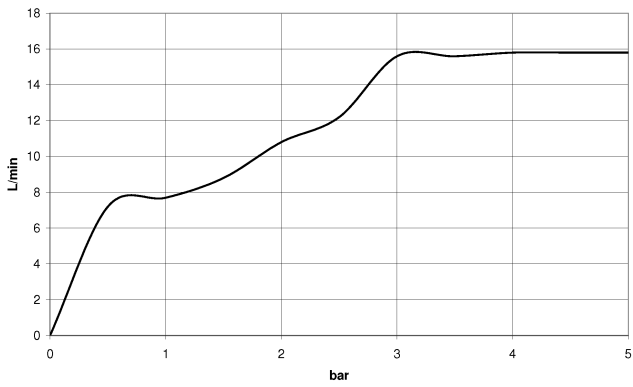

WATER TUBE Kneipp wall elbow with hose holder with individual rosettes - Chrome

LULU

27 823 979

Fits: LULU, MADISON, TARA, LISSÉ, VAIA, META

- LAMINAR FLOW, max. flow rate 15 l/min (at 3 bar)
- with volume control
- rosette Ø 60 mm
- holder for Kneipp hose
- 1/2" wall elbow
- without hose

Recommended miscellaneous

	Concealed wall elbow - ● max. recess depth 163 mm ● min. recess depth 90 mm	35 085 970 90
---	--	---------------

Required miscellaneous

	WATER TUBE Kneipp hose white 2000 mm - Chrome ● with holding ring ● hose nozzle with sleeve M33	28 285 979-00
---	--	---------------

LULU

27 823 979
mm [inches]

Flow rate chart

27 823 979

Product version from 10/1/2023

WATER TUBE Kneipp wall elbow with hose holder with individual rosettes -
Chrome

LULU

27 823 979