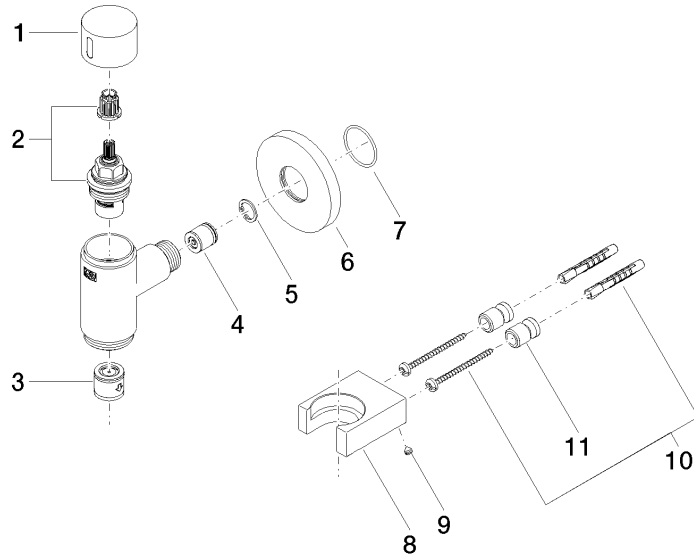

Recommended miscellaneous

	Concealed wall elbow - ● max. recess depth 163 mm ● min. recess depth 90 mm	35 085 970 90
---	--	---------------

Required miscellaneous

	WATER TUBE Kneipp hose white 2000 mm - Chrome ● with holding ring ● hose nozzle with sleeve M33	28 285 979-00
---	--	---------------

Required miscellaneous

	WATER TUBE Kneipp hose black 2000 mm - Chrome ● with holding ring ● hose nozzle with sleeve M33	28 286 979-00
---	--	---------------

**WATER TUBE Kneipp wall elbow with hose holder with individual rosettes -
Chrome**

LULU

27 823 979
mm [inches]

Flow rate chart

27 823 979

Product version from 10/1/2023

WATER TUBE Kneipp wall elbow with hose holder with individual rosettes -
Chrome

LULU

27 823 979

Spare parts list

Product version from 10/1/2023

No.	Item Number	Name	Quantity used	Delivery time
	09 20 97 021-00	handle	11	10