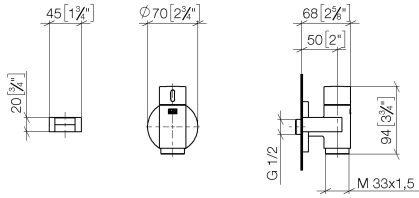

WATER TUBE Kneipp wall elbow with hose holder with individual rosettes - Chrome

LULU

27 823 979

Fits: LULU, MADISON, TARA, LISSÉ, VAIA, META

- LAMINAR FLOW, max. flow rate 15 l/min (at 3 bar)
- with volume control
- rosette Ø 60 mm
- holder for Kneipp hose
- 1/2" wall elbow
- without hose

Recommended miscellaneous

	Concealed wall elbow - ● max. recess depth 163 mm ● min. recess depth 90 mm	35 085 970 90
---	--	---------------

Required miscellaneous

	WATER TUBE Kneipp hose white 2000 mm - Chrome ● with holding ring ● hose nozzle with sleeve M33	28 285 979-00
---	--	---------------

LULU

27 823 979
mm [inches]

Flow rate chart

27 823 979

Product version from 10/1/2023

WATER TUBE Kneipp wall elbow with hose holder with individual rosettes -
Chrome

LULU

27 823 979