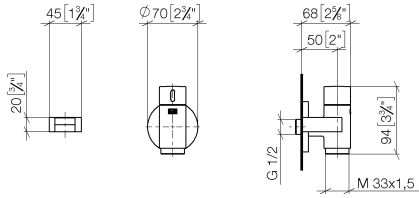

**WATER TUBE Kneipp wall elbow with hose holder with individual rosettes -
Brushed Platinum**

LULU

27 823 979

Fits: LULU, MADISON, TARA, LISSÉ, VAIA, META

- LAMINAR FLOW, max. flow rate 15 l/min (at 3 bar)
- with volume control
- rosette Ø 60 mm
- holder for Kneipp hose
- 1/2" wall elbow
- without hose

Recommended miscellaneous

	Concealed wall elbow - ● max. recess depth 163 mm ● min. recess depth 90 mm	35 085 970 90
---	--	---------------

Required miscellaneous

	WATER TUBE Kneipp hose white 2000 mm - Brushed Platinum ● with holding ring ● hose nozzle with sleeve M33	28 285 979-06
---	--	---------------

LULU

27 823 979
mm [inches]

Flow rate chart

WATER TUBE Kneipp wall elbow with hose holder with individual rosettes -
Brushed Platinum

LULU

27 823 979

Product version from 10/1/2023

WATER TUBE Kneipp wall elbow with hose holder with individual rosettes -
Brushed Platinum