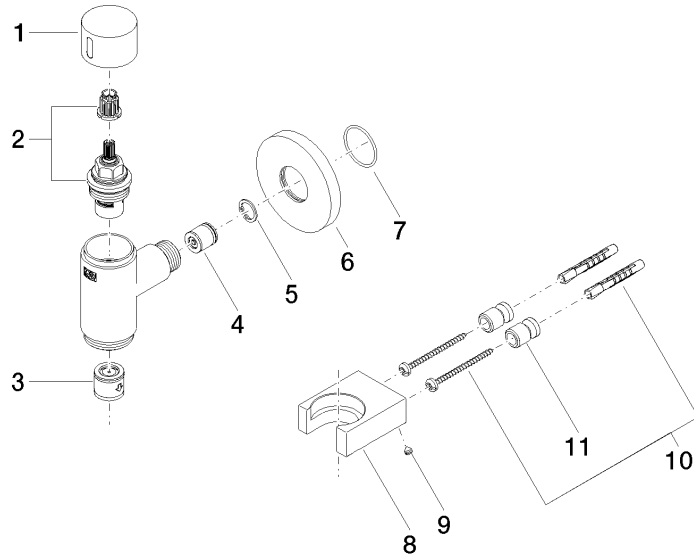

Recommended miscellaneous

	Concealed wall elbow - ● max. recess depth 163 mm ● min. recess depth 90 mm	35 085 970 90
---	--	---------------

Required miscellaneous

	WATER TUBE Kneipp hose white 2000 mm - Brushed Platinum ● with holding ring ● hose nozzle with sleeve M33	28 285 979-06
---	--	---------------

Required miscellaneous

	WATER TUBE Kneipp hose black 2000 mm - Brushed Platinum ● with holding ring ● hose nozzle with sleeve M33	28 286 979-06
---	--	---------------

**WATER TUBE Kneipp wall elbow with hose holder with individual rosettes -
Brushed Platinum**

LULU

27 823 979
mm [inches]

Flow rate chart

WATER TUBE Kneipp wall elbow with hose holder with individual rosettes -
Brushed Platinum

LULU

27 823 979

Product version from 10/1/2023

WATER TUBE Kneipp wall elbow with hose holder with individual rosettes -
Brushed Platinum

LULU

27 823 979

Spare parts list

Product version from 10/1/2023

No.	Item Number	Name	Quantity used	Delivery time
	09 20 97 021-06	handle	11	10