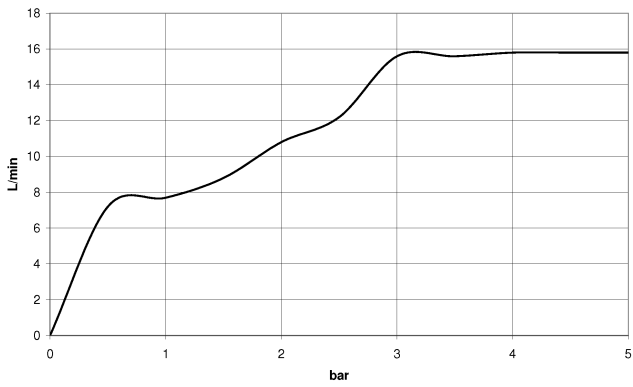

**WATER TUBE Kneipp wall elbow with hose holder with individual rosettes -
Brushed Platinum**

LULU

27 823 979

Fits: LULU, MADISON, TARA, LISSÉ, VAIA, META

- LAMINAR FLOW, max. flow rate 15 l/min (at 3 bar)
- with volume control
- rosette Ø 60 mm
- holder for Kneipp hose
- 1/2" wall elbow
- without hose

LULU

27 823 979
mm [inches]

Flow rate chart

WATER TUBE Kneipp wall elbow with hose holder with individual rosettes -
Brushed Platinum

LULU

27 823 979

Product version from 10/1/2023

WATER TUBE Kneipp wall elbow with hose holder with individual rosettes -
Brushed Platinum