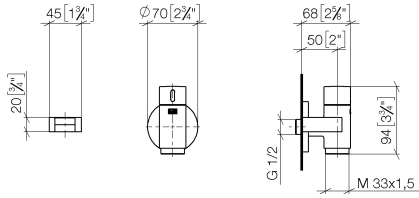

**WATER TUBE Kneipp wall elbow with hose holder with individual rosettes -
Dark Chrome**

LULU

27 823 979

Fits: LULU, MADISON, TARA, LISSÉ, VAIA,
META

- LAMINAR FLOW, max. flow rate 15 l/min (at 3 bar)
- with volume control
- rosette Ø 60 mm
- holder for Kneipp hose
- 1/2" wall elbow
- without hose

Intrinsic protection against back flow.

Product change as of 1.4.2023: max. flow 15 l/min

	Dark Chrome	27 823 979-19
	Chrome	27 823 979-00
	Brushed Platinum	27 823 979-06
	Platinum	27 823 979-08
	Light Gold	27 823 979-26
	Brushed Light Gold	27 823 979-27
	Brushed Durabronze (23kt Gold)	27 823 979-28
	Matte Black	27 823 979-33
	Brushed Bronze	27 823 979-42
	Brushed Champagne (22kt Gold)	27 823 979-46
	Champagne (22kt Gold)	27 823 979-47
	Brushed Chrome	27 823 979-93
	Brushed Dark Platinum	27 823 979-99

**WATER TUBE Kneipp wall elbow with hose holder with individual rosettes -
Dark Chrome**

LULU

27 823 979
mm [inches]

Flow rate chart

WATER TUBE Kneipp wall elbow with hose holder with individual rosettes -
Dark Chrome