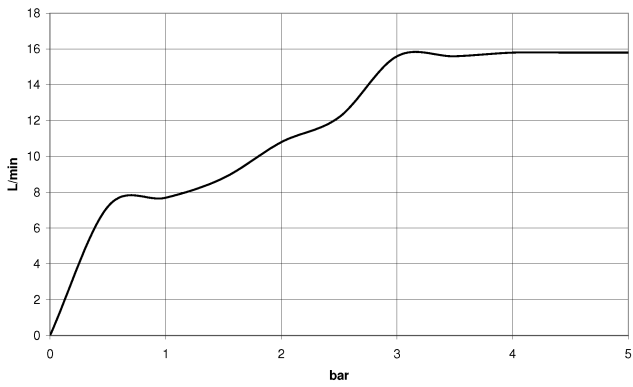

**WATER TUBE Kneipp wall elbow with hose holder with individual rosettes -
Dark Chrome**

LULU

27 823 979

Fits: LULU, MADISON, TARA, LISSÉ, VAIA,
META

- LAMINAR FLOW, max. flow rate 15 l/min (at 3 bar)
- with volume control
- rosette Ø 60 mm
- holder for Kneipp hose
- 1/2" wall elbow
- without hose

Intrinsic protection against back flow.

Product change as of 1.4.2023: max. flow 15 l/min

	Dark Chrome	27 823 979-19
	Chrome	27 823 979-00
	Brushed Platinum	27 823 979-06
	Platinum	27 823 979-08
	Light Gold	27 823 979-26
	Brushed Light Gold	27 823 979-27
	Brushed Durabronze (23kt Gold)	27 823 979-28
	Matte Black	27 823 979-33
	Brushed Bronze	27 823 979-42
	Brushed Champagne (22kt Gold)	27 823 979-46
	Champagne (22kt Gold)	27 823 979-47
	Brushed Chrome	27 823 979-93
	Brushed Dark Platinum	27 823 979-99

**WATER TUBE Kneipp wall elbow with hose holder with individual rosettes -
Dark Chrome**

LULU

27 823 979
mm [inches]

Flow rate chart

WATER TUBE Kneipp wall elbow with hose holder with individual rosettes -
Dark Chrome