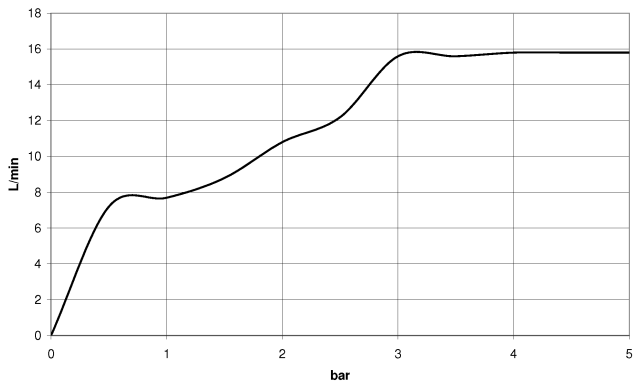

Flow rate chart