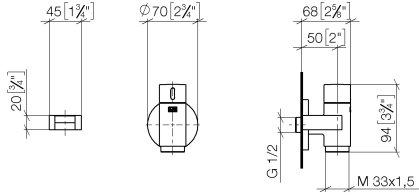

**WATER TUBE Kneipp wall elbow with hose holder with individual rosettes -  
Light Gold**

LULU

27 823 979

Fits: LULU, MADISON, TARA, LISSÉ, VAIA,  
META

- LAMINAR FLOW, max. flow rate 15 l/min (at 3 bar)
- with volume control
- rosette Ø 60 mm
- holder for Kneipp hose
- 1/2" wall elbow
- without hose

Intrinsic protection against back flow.

Product change as of 1.4.2023: max. flow 15 l/min

	Light Gold	27 823 979-26
	Chrome	27 823 979-00
	Brushed Platinum	27 823 979-06
	Platinum	27 823 979-08
	Dark Chrome	27 823 979-19
	Brushed Light Gold	27 823 979-27
	Brushed Durabronze (23kt Gold)	27 823 979-28
	Matte Black	27 823 979-33
	Brushed Bronze	27 823 979-42
	Brushed Champagne (22kt Gold)	27 823 979-46
	Champagne (22kt Gold)	27 823 979-47
	Brushed Chrome	27 823 979-93
	Brushed Dark Platinum	27 823 979-99

**Recommended miscellaneous**

**Concealed wall elbow -**

35 085 970 90

- min. recess depth 90 mm
- max. recess depth 163 mm

# WATER TUBE Kneipp wall elbow with hose holder with individual rosettes - Light Gold

LULU

27 823 979  
mm [inches]