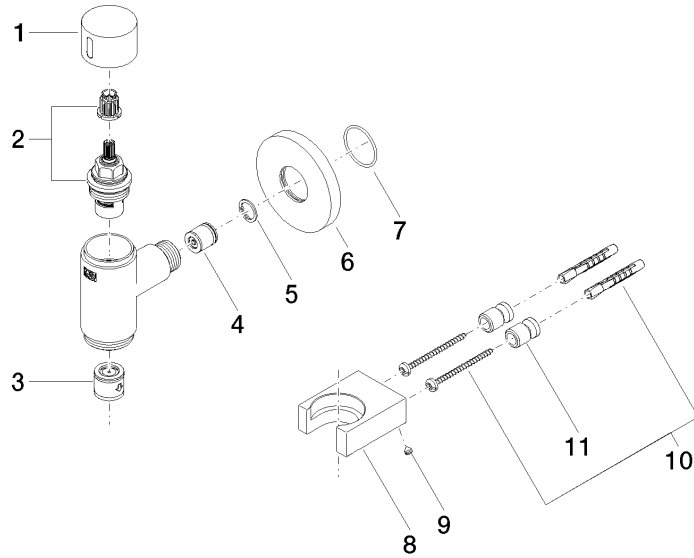

**WATER TUBE Kneipp wall elbow with hose holder with individual rosettes -  
Light Gold**

LULU

27 823 979

Fits: LULU, MADISON, TARA, LISSÉ, VAIA,  
META

- LAMINAR FLOW, max. flow rate 15 l/min (at 3 bar)
- with volume control
- rosette Ø 60 mm
- holder for Kneipp hose
- 1/2" wall elbow
- without hose

# WATER TUBE Kneipp wall elbow with hose holder with individual rosettes - Light Gold

LULU

27 823 979  
mm [inches]

## Flow rate chart

WATER TUBE Kneipp wall elbow with hose holder with individual rosettes -  
Light Gold

LULU

27 823 979

Product version from 10/1/2023

WATER TUBE Kneipp wall elbow with hose holder with individual rosettes -  
Light Gold

LULU

27 823 979

**Spare parts list**

**Product version from 10/1/2023**

No.	Item Number	Name	Quantity used	Delivery time
	09 20 97 021-26	handle	11	60