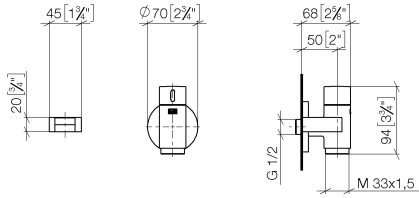

**WATER TUBE Kneipp wall elbow with hose holder with individual rosettes -
Brushed Light Gold**

LULU

27 823 979

Fits: LULU, MADISON, TARA, LISSÉ, VAIA,
META

- LAMINAR FLOW, max. flow rate 15 l/min (at 3 bar)
- with volume control
- rosette Ø 60 mm
- holder for Kneipp hose
- 1/2" wall elbow
- without hose

Recommended miscellaneous

Concealed wall elbow -

35 085 970 90

- min. recess depth 90 mm
- max. recess depth 163 mm

**WATER TUBE Kneipp wall elbow with hose holder with individual rosettes -
Brushed Light Gold**

LULU

27 823 979
mm [inches]

Flow rate chart

WATER TUBE Kneipp wall elbow with hose holder with individual rosettes -
Brushed Light Gold

LULU

27 823 979

Product version from 10/1/2023

WATER TUBE Kneipp wall elbow with hose holder with individual rosettes -
Brushed Light Gold