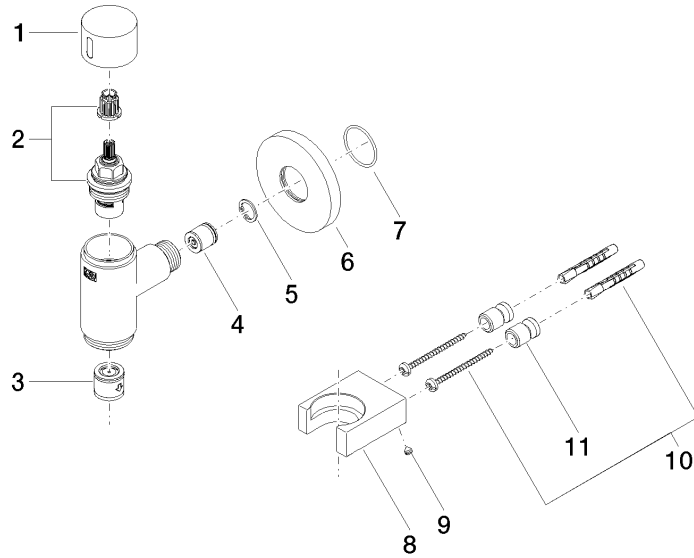

WATER TUBE Kneipp wall elbow with hose holder with individual rosettes - Brushed Durabronze (23kt Gold)

LULU

27 823 979

Fits: LULU, MADISON, TARA, LISSÉ, VAIA, META

- LAMINAR FLOW, max. flow rate 15 l/min (at 3 bar)
- with volume control
- rosette Ø 60 mm
- holder for Kneipp hose
- 1/2" wall elbow
- without hose

Recommended miscellaneous

	Concealed wall elbow - ● max. recess depth 163 mm ● min. recess depth 90 mm	35 085 970 90
--	--	---------------

Required miscellaneous

	WATER TUBE Kneipp hose white 2000 mm - Brushed Durabronze (23kt Gold) ● with holding ring ● hose nozzle with sleeve M33	28 285 979-28
--	--	---------------

LULU

27 823 979
mm [inches]

Flow rate chart

WATER TUBE Kneipp wall elbow with hose holder with individual rosettes -
Brushed Durabronze (23kt Gold)

LULU

27 823 979

Product version from 10/1/2023

WATER TUBE Kneipp wall elbow with hose holder with individual rosettes -
Brushed Durabronze (23kt Gold)

LULU

27 823 979

Spare parts list

Product version from 10/1/2023

No.	Item Number	Name	Quantity used	Delivery time
	09 20 97 021-28	handle	11	20