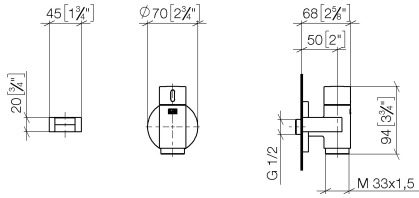

WATER TUBE Kneipp wall elbow with hose holder with individual rosettes - Brushed Durabronze (23kt Gold)

LULU

27 823 979

Fits: LULU, MADISON, TARA, LISSÉ, VAIA, META

- LAMINAR FLOW, max. flow rate 15 l/min (at 3 bar)
- with volume control
- rosette Ø 60 mm
- holder for Kneipp hose
- 1/2" wall elbow
- without hose

Recommended miscellaneous

	Concealed wall elbow - ● max. recess depth 163 mm ● min. recess depth 90 mm	35 085 970 90
--	--	---------------

Required miscellaneous

	WATER TUBE Kneipp hose white 2000 mm - Brushed Durabronze (23kt Gold) ● with holding ring ● hose nozzle with sleeve M33	28 285 979-28
--	--	---------------

LULU

27 823 979
mm [inches]

Flow rate chart

WATER TUBE Kneipp wall elbow with hose holder with individual rosettes -
Brushed Durabronze (23kt Gold)

LULU

27 823 979

Product version from 10/1/2023

WATER TUBE Kneipp wall elbow with hose holder with individual rosettes -
Brushed Durabronze (23kt Gold)