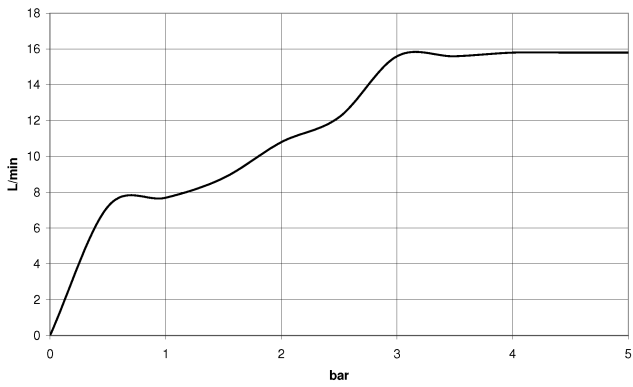

WATER TUBE Kneipp wall elbow with hose holder with individual rosettes - Brushed Durabronze (23kt Gold)

LULU

27 823 979

Fits: LULU, MADISON, TARA, LISSÉ, VAIA, META

- LAMINAR FLOW, max. flow rate 15 l/min (at 3 bar)
- with volume control
- rosette Ø 60 mm
- holder for Kneipp hose
- 1/2" wall elbow
- without hose

Intrinsic protection against back flow.

Product change as of 1.4.2023: max. flow 15 l/min

	Brushed Durabronze (23kt Gold)	27 823 979-28
	Chrome	27 823 979-00
	Brushed Platinum	27 823 979-06
	Platinum	27 823 979-08
	Dark Chrome	27 823 979-19
	Light Gold	27 823 979-26
	Brushed Light Gold	27 823 979-27
	Matte Black	27 823 979-33
	Brushed Bronze	27 823 979-42
	Brushed Champagne (22kt Gold)	27 823 979-46
	Champagne (22kt Gold)	27 823 979-47
	Brushed Chrome	27 823 979-93
	Brushed Dark Platinum	27 823 979-99

LULU

27 823 979
mm [inches]

Flow rate chart

WATER TUBE Kneipp wall elbow with hose holder with individual rosettes -
Brushed Durabronze (23kt Gold)

LULU

27 823 979

Product version from 10/1/2023

WATER TUBE Kneipp wall elbow with hose holder with individual rosettes -
Brushed Durabronze (23kt Gold)