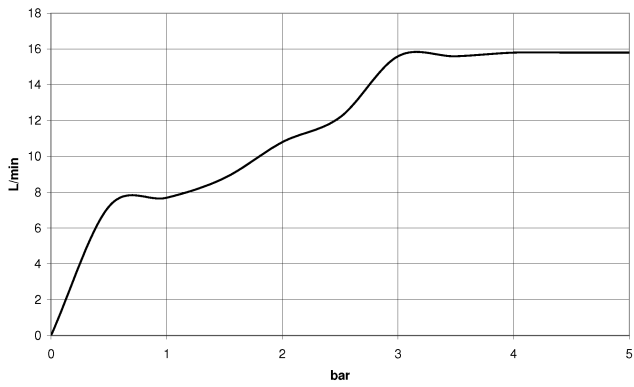

**WATER TUBE Kneipp wall elbow with hose holder with individual rosettes -
Matte Black**

LULU

27 823 979

Fits: LULU, MADISON, TARA, LISSÉ, VAIA,
META

- LAMINAR FLOW, max. flow rate 15 l/min (at 3 bar)
- with volume control
- rosette Ø 60 mm
- holder for Kneipp hose
- 1/2" wall elbow
- without hose

Intrinsic protection against back flow.

Product change as of 1.4.2023: max. flow 15 l/min

	Matte Black	27 823 979-33
	Chrome	27 823 979-00
	Brushed Platinum	27 823 979-06
	Platinum	27 823 979-08
	Dark Chrome	27 823 979-19
	Light Gold	27 823 979-26
	Brushed Light Gold	27 823 979-27
	Brushed Durabronze (23kt Gold)	27 823 979-28
	Brushed Bronze	27 823 979-42
	Brushed Champagne (22kt Gold)	27 823 979-46
	Champagne (22kt Gold)	27 823 979-47
	Brushed Chrome	27 823 979-93
	Brushed Dark Platinum	27 823 979-99

WATER TUBE Kneipp wall elbow with hose holder with individual rosettes - Matte Black

LULU

27 823 979
mm [inches]

Flow rate chart

27 823 979

Product version from 10/1/2023

Parts for other
finishes can be found
here: [Chrome](#)