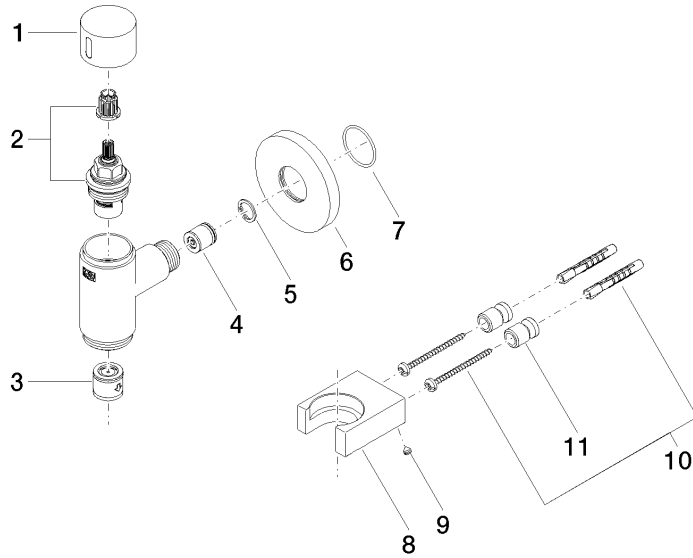

**WATER TUBE Kneipp wall elbow with hose holder with individual rosettes -
Matte Black**

LULU

27 823 979

Fits: LULU, MADISON, TARA, LISSÉ, VAIA,
META

- LAMINAR FLOW, max. flow rate 15 l/min (at 3 bar)
- with volume control
- rosette Ø 60 mm
- holder for Kneipp hose
- 1/2" wall elbow
- without hose

WATER TUBE Kneipp wall elbow with hose holder with individual rosettes - Matte Black

LULU

27 823 979
mm [inches]

Flow rate chart

27 823 979

Product version from 10/1/2023

Parts for other
finishes can be found
here: [Chrome](#)

WATER TUBE Kneipp wall elbow with hose holder with individual rosettes -
Matte Black

LULU

27 823 979

Spare parts list

Product version from 10/1/2023

No.	Item Number	Name	Quantity used	Delivery time
	09 20 97 021-33	handle	11	60