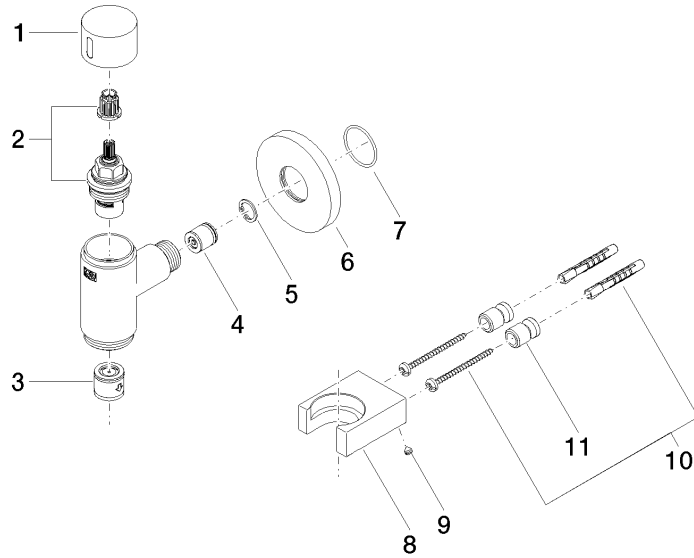

**WATER TUBE Kneipp wall elbow with hose holder with individual rosettes -
Brushed Bronze**

LULU

27 823 979

Fits: LULU, MADISON, TARA, LISSÉ, VAIA,
META

- LAMINAR FLOW, max. flow rate 15 l/min (at 3 bar)
- with volume control
- rosette Ø 60 mm
- holder for Kneipp hose
- 1/2" wall elbow
- without hose

Recommended miscellaneous

Concealed wall elbow -

35 085 970 90

- max. recess depth 163 mm
- min. recess depth 90 mm

**WATER TUBE Kneipp wall elbow with hose holder with individual rosettes -
Brushed Bronze**

LULU

27 823 979
mm [inches]

Flow rate chart

WATER TUBE Kneipp wall elbow with hose holder with individual rosettes -
Brushed Bronze

LULU

27 823 979

Product version from 10/1/2023

WATER TUBE Kneipp wall elbow with hose holder with individual rosettes -
Brushed Bronze

LULU

27 823 979

Spare parts list

Product version from 10/1/2023

No.	Item Number	Name	Quantity used	Delivery time
	09 20 97 021-42	handle	11	60