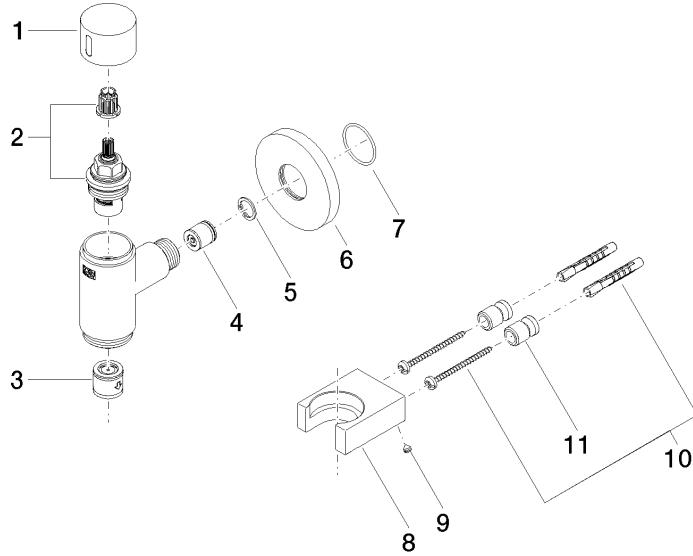

**WATER TUBE Kneipp wall elbow with hose holder with individual rosettes -
Brushed Champagne (22kt Gold)**

LULU

27 823 979

Fits: LULU, MADISON, TARA, LISSÉ, VAIA,
META

- LAMINAR FLOW, max. flow rate 15 l/min (at 3 bar)
- with volume control
- rosette Ø 60 mm
- holder for Kneipp hose
- 1/2" wall elbow
- without hose

Intrinsic protection against back flow.

Product change as of 1.4.2023: max. flow 15 l/min

	Brushed Champagne (22kt Gold)	27 823 979-46
	Chrome	27 823 979-00
	Brushed Platinum	27 823 979-06
	Platinum	27 823 979-08
	Dark Chrome	27 823 979-19
	Light Gold	27 823 979-26
	Brushed Light Gold	27 823 979-27
	Brushed Durabronze (23kt Gold)	27 823 979-28
	Matte Black	27 823 979-33
	Brushed Bronze	27 823 979-42
	Champagne (22kt Gold)	27 823 979-47
	Brushed Chrome	27 823 979-93
	Brushed Dark Platinum	27 823 979-99

**WATER TUBE Kneipp wall elbow with hose holder with individual rosettes -
Brushed Champagne (22kt Gold)**

LULU

27 823 979
mm [inches]

Flow rate chart

WATER TUBE Kneipp wall elbow with hose holder with individual rosettes -
Brushed Champagne (22kt Gold)

27 823 979

Product version from 10/1/2023

Parts for other
finishes can be found
here: [Chrome](#)

WATER TUBE Kneipp wall elbow with hose holder with individual rosettes -
Brushed Champagne (22kt Gold)

LULU