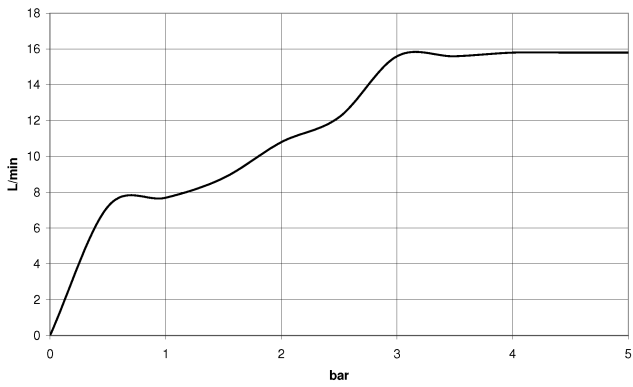

**WATER TUBE Kneipp wall elbow with hose holder with individual rosettes -
Brushed Champagne (22kt Gold)**

LULU

27 823 979

Fits: LULU, MADISON, TARA, LISSÉ, VAIA,
META

- LAMINAR FLOW, max. flow rate 15 l/min (at 3 bar)
- with volume control
- rosette Ø 60 mm
- holder for Kneipp hose
- 1/2" wall elbow
- without hose

Intrinsic protection against back flow.

Product change as of 1.4.2023: max. flow 15 l/min

	Brushed Champagne (22kt Gold)	27 823 979-46
	Chrome	27 823 979-00
	Brushed Platinum	27 823 979-06
	Platinum	27 823 979-08
	Dark Chrome	27 823 979-19
	Light Gold	27 823 979-26
	Brushed Light Gold	27 823 979-27
	Brushed Durabronze (23kt Gold)	27 823 979-28
	Matte Black	27 823 979-33
	Brushed Bronze	27 823 979-42
	Champagne (22kt Gold)	27 823 979-47
	Brushed Chrome	27 823 979-93
	Brushed Dark Platinum	27 823 979-99

**WATER TUBE Kneipp wall elbow with hose holder with individual rosettes -
Brushed Champagne (22kt Gold)**

LULU

27 823 979
mm [inches]

Flow rate chart

WATER TUBE Kneipp wall elbow with hose holder with individual rosettes -
Brushed Champagne (22kt Gold)