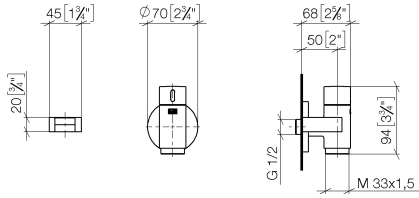

**WATER TUBE Kneipp wall elbow with hose holder with individual rosettes -
Brushed Champagne (22kt Gold)**

LULU

27 823 979

Fits: LULU, MADISON, TARA, LISSÉ, VAIA,
META

- LAMINAR FLOW, max. flow rate 15 l/min (at 3 bar)
- with volume control
- rosette Ø 60 mm
- holder for Kneipp hose
- 1/2" wall elbow
- without hose

Intrinsic protection against back flow.

Product change as of 1.4.2023: max. flow 15 l/min

	Brushed Champagne (22kt Gold)	27 823 979-46
	Chrome	27 823 979-00
	Brushed Platinum	27 823 979-06
	Platinum	27 823 979-08
	Dark Chrome	27 823 979-19
	Light Gold	27 823 979-26
	Brushed Light Gold	27 823 979-27
	Brushed Durabronze (23kt Gold)	27 823 979-28
	Matte Black	27 823 979-33
	Brushed Bronze	27 823 979-42
	Champagne (22kt Gold)	27 823 979-47
	Brushed Chrome	27 823 979-93
	Brushed Dark Platinum	27 823 979-99

**WATER TUBE Kneipp wall elbow with hose holder with individual rosettes -
Brushed Champagne (22kt Gold)**

LULU

27 823 979
mm [inches]

Flow rate chart

WATER TUBE Kneipp wall elbow with hose holder with individual rosettes -
Brushed Champagne (22kt Gold)