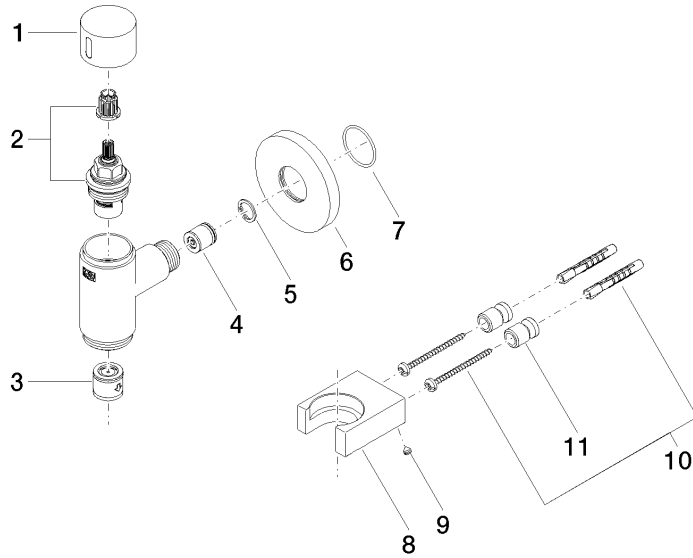

**WATER TUBE Kneipp wall elbow with hose holder with individual rosettes -
Champagne (22kt Gold)**

LULU

27 823 979

Fits: LULU, MADISON, TARA, LISSÉ, VAIA,
META

- LAMINAR FLOW, max. flow rate 15 l/min (at 3 bar)
- with volume control
- rosette Ø 60 mm
- holder for Kneipp hose
- 1/2" wall elbow
- without hose

**WATER TUBE Kneipp wall elbow with hose holder with individual rosettes -
Champagne (22kt Gold)**

LULU

27 823 979
mm [inches]

Flow rate chart

WATER TUBE Kneipp wall elbow with hose holder with individual rosettes -
Champagne (22kt Gold)

27 823 979

Product version from 10/1/2023

Parts for other
finishes can be found
here: [Chrome](#)

WATER TUBE Kneipp wall elbow with hose holder with individual rosettes -
Champagne (22kt Gold)

LULU

27 823 979