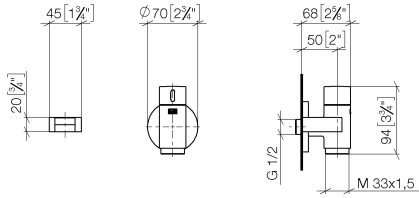

**WATER TUBE Kneipp wall elbow with hose holder with individual rosettes -  
Brushed Chrome**

LULU

27 823 979

Fits: LULU, MADISON, TARA, LISSÉ, VAIA,  
META

- LAMINAR FLOW, max. flow rate 15 l/min (at 3 bar)
- with volume control
- rosette Ø 60 mm
- holder for Kneipp hose
- 1/2" wall elbow
- without hose

Intrinsic protection against back flow.

Product change as of 1.4.2023: max. flow 15 l/min

	Brushed Chrome	27 823 979-93
	Chrome	27 823 979-00
	Brushed Platinum	27 823 979-06
	Platinum	27 823 979-08
	Dark Chrome	27 823 979-19
	Light Gold	27 823 979-26
	Brushed Light Gold	27 823 979-27
	Brushed Durabronze (23kt Gold)	27 823 979-28
	Matte Black	27 823 979-33
	Brushed Bronze	27 823 979-42
	Brushed Champagne (22kt Gold)	27 823 979-46
	Champagne (22kt Gold)	27 823 979-47
	Brushed Dark Platinum	27 823 979-99

**WATER TUBE Kneipp wall elbow with hose holder with individual rosettes -  
Brushed Chrome**

LULU

27 823 979  
mm [inches]

Flow rate chart

WATER TUBE Kneipp wall elbow with hose holder with individual rosettes -  
Brushed Chrome