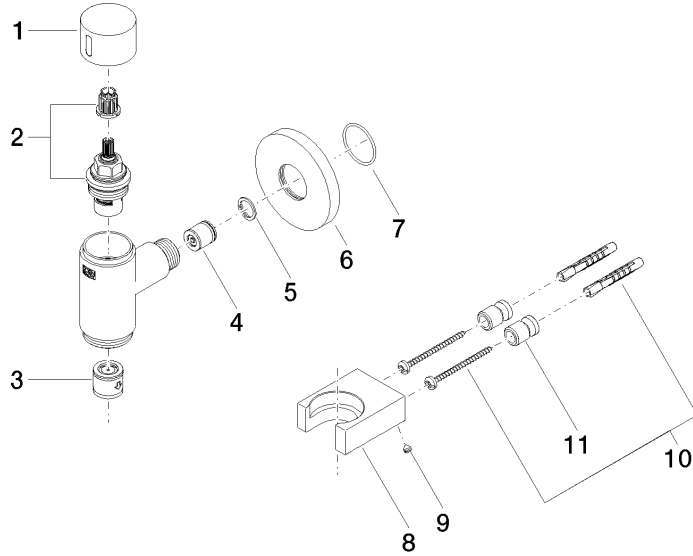

**WATER TUBE Kneipp wall elbow with hose holder with individual rosettes -  
Brushed Chrome**

LULU

27 823 979

Fits: LULU, MADISON, TARA, LISSÉ, VAIA,  
META

- LAMINAR FLOW, max. flow rate 15 l/min (at 3 bar)
- with volume control
- rosette Ø 60 mm
- holder for Kneipp hose
- 1/2" wall elbow
- without hose

Intrinsic protection against back flow.

Product change as of 1.4.2023: max. flow 15 l/min

	Brushed Chrome	27 823 979-93
	Chrome	27 823 979-00
	Brushed Platinum	27 823 979-06
	Platinum	27 823 979-08
	Dark Chrome	27 823 979-19
	Light Gold	27 823 979-26
	Brushed Light Gold	27 823 979-27
	Brushed Durabronze (23kt Gold)	27 823 979-28
	Matte Black	27 823 979-33
	Brushed Bronze	27 823 979-42
	Brushed Champagne (22kt Gold)	27 823 979-46
	Champagne (22kt Gold)	27 823 979-47
	Brushed Dark Platinum	27 823 979-99

**WATER TUBE Kneipp wall elbow with hose holder with individual rosettes -  
Brushed Chrome**

LULU

27 823 979  
mm [inches]

Flow rate chart

WATER TUBE Kneipp wall elbow with hose holder with individual rosettes -  
Brushed Chrome

LULU

27 823 979

**Product version from 10/1/2023**

Parts for other  
finishes can be found  
here: Chrome

WATER TUBE Kneipp wall elbow with hose holder with individual rosettes -  
Brushed Chrome

LULU

27 823 979