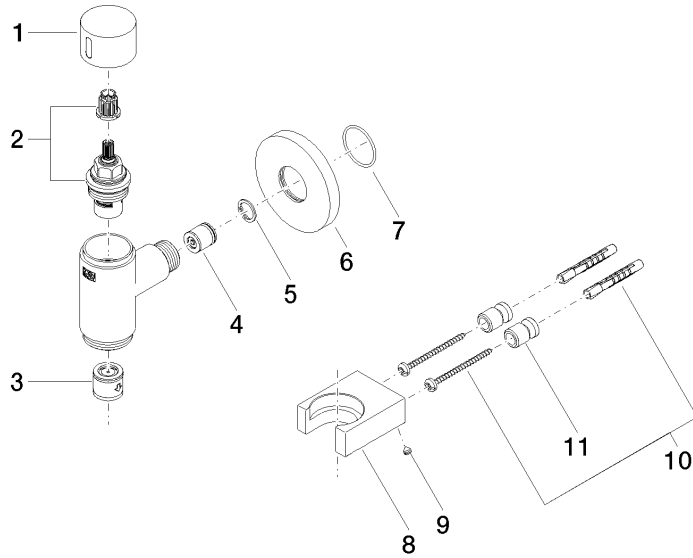

**WATER TUBE Kneipp wall elbow with hose holder with individual rosettes -
Brushed Dark Platinum**

LULU

27 823 979

Fits: LULU, MADISON, TARA, LISSÉ, VAIA,
META

- LAMINAR FLOW, max. flow rate 15 l/min (at 3 bar)
- with volume control
- rosette Ø 60 mm
- holder for Kneipp hose
- 1/2" wall elbow
- without hose

**WATER TUBE Kneipp wall elbow with hose holder with individual rosettes -
Brushed Dark Platinum**

LULU

27 823 979
mm [inches]

Flow rate chart

WATER TUBE Kneipp wall elbow with hose holder with individual rosettes -
Brushed Dark Platinum

LULU

27 823 979

Product version from 10/1/2023

Parts for other
finishes can be found
here: [Chrome](#)

WATER TUBE Kneipp wall elbow with hose holder with individual rosettes -
Brushed Dark Platinum

LULU

27 823 979