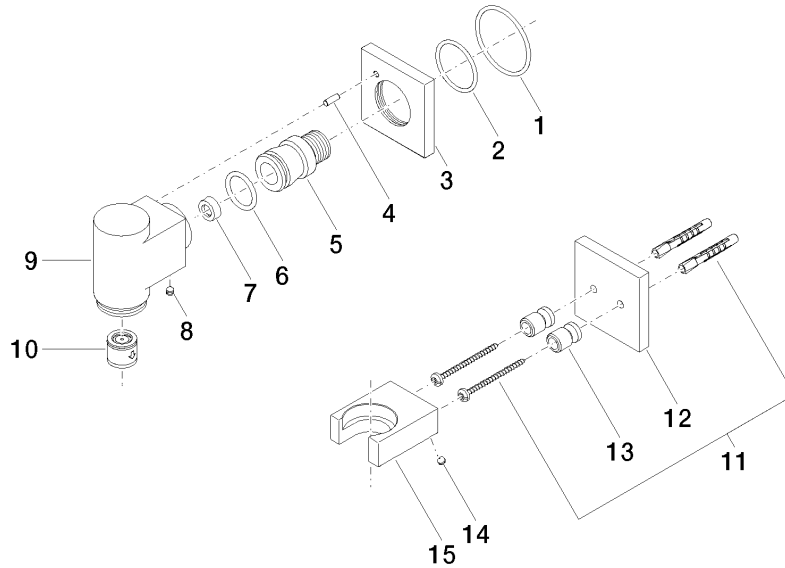

**WATER TUBE Kneipp wall elbow with individual rosettes with hose holder  
FlowReduce - Chrome**

IMO

27 842 979

Fits: IMO, MEM, CL.1, CYO

- laminar flow
- rosette 60 x 60 mm
- holder for Kneipp hose
- 1/2" wall elbow
- without hose
- This product can help a building meet the requirements of Green Building Rating Systems, e.g. LEED®, BREEAM®, DGNB

WATER TUBE Kneipp wall elbow with individual rosettes with hose holder  
FlowReduce - Chrome

IMO

27 842 979  
mm [inches]

Flow rate chart

Codes & Standards

EN 1717

WATER TUBE Kneipp wall elbow with individual rosettes with hose holder  
FlowReduce - Chrome

---

IMO

27 842 979

Certificates

---

Belgaqua\_24-007-2

WATER TUBE Kneipp wall elbow with individual rosettes with hose holder  
FlowReduce - Chrome

27 842 979

Product version from 6/1/2024

WATER TUBE Kneipp wall elbow with individual rosettes with hose holder  
FlowReduce - Chrome

IMO

27 842 979