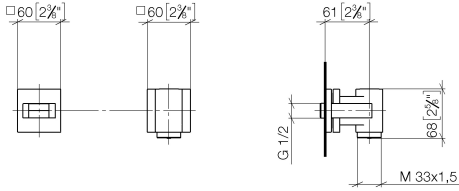

**WATER TUBE Kneipp wall elbow with individual rosettes with hose holder  
FlowReduce - Chrome**

IMO

27 842 979

Fits: IMO, MEM, CL.1, CYO

- laminar flow
- rosette 60 x 60 mm
- holder for Kneipp hose
- 1/2" wall elbow
- without hose
- This product can help a building meet the requirements of Green Building Rating Systems, e.g. LEED®, BREEAM®, DGNB

WATER TUBE Kneipp wall elbow with individual rosettes with hose holder  
FlowReduce - Chrome

IMO

27 842 979  
mm [inches]

Flow rate chart

Codes & Standards

EN 1717

WATER TUBE Kneipp wall elbow with individual rosettes with hose holder  
FlowReduce - Chrome

#### Product version from 6/1/2024

No.	Item Number	Name	Quantity used	Delivery time
	90 14 10 049 00 90	seal	16	2