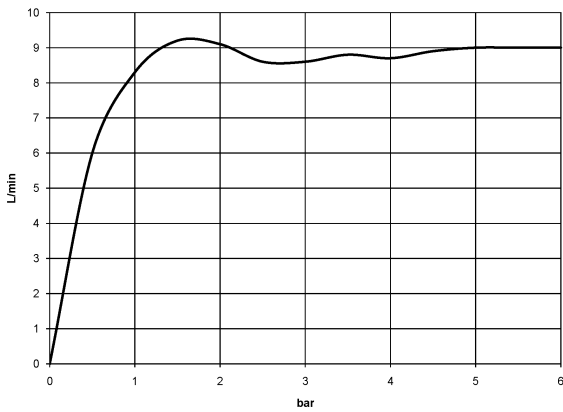

**WATER TUBE Kneipp wall elbow with individual rosettes with hose holder
FlowReduce - Dark Chrome**

IMO

27 842 979

Fits: IMO, MEM, CL.1, CYO

- laminar flow
- rosette 60 x 60 mm
- holder for Kneipp hose
- 1/2" wall elbow
- without hose
- This product can help a building meet the requirements of Green Building Rating Systems, e.g. LEED®, BREEAM®, DGNB

Intrinsic protection against back flow.

	Dark Chrome	27 842 979-19
	Chrome	27 842 979-00
	Brushed Platinum	27 842 979-06
	Platinum	27 842 979-08
	Brushed Light Gold	27 842 979-27
	Brushed Durabronz (23kt Gold)	27 842 979-28
	Matte Black	27 842 979-33
	Brushed Champagne (22kt Gold)	27 842 979-46
	Champagne (22kt Gold)	27 842 979-47
	Brushed Chrome	27 842 979-93
	Brushed Dark Platinum	27 842 979-99

WATER TUBE Kneipp wall elbow with individual rosettes with hose holder
FlowReduce - Dark Chrome

IMO

27 842 979
mm [inches]

Flow rate chart

Codes & Standards

EN 1717

WATER TUBE Kneipp wall elbow with individual rosettes with hose holder
FlowReduce - Dark Chrome

No.	Item Number	Name	Quantity used	Delivery time
	90 14 10 049 00 90	seal	16	2