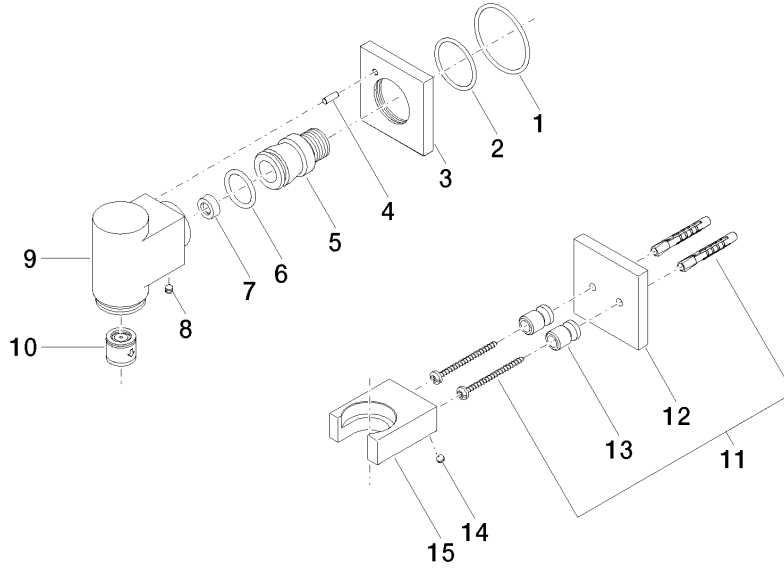

WATER TUBE Kneipp wall elbow with individual rosettes with hose holder
FlowReduce - Dark Chrome

IMO

27 842 979
mm [inches]

Flow rate chart

Codes & Standards

EN 1717

WATER TUBE Kneipp wall elbow with individual rosettes with hose holder
FlowReduce - Dark Chrome

IMO

27 842 979

Certificates

Belgaqua_24-007-2

WATER TUBE Kneipp wall elbow with individual rosettes with hose holder FlowReduce - Dark Chrome

IMO

27 842 979

Product version from 6/1/2024

Parts for other finishes can be found here: [Chrome](#)

WATER TUBE Kneipp wall elbow with individual rosettes with hose holder
FlowReduce - Dark Chrome

IMO

27 842 979

Spare parts list

Product version from 6/1/2024

No.	Item Number	Name	Quantity used	Delivery time
	90 14 10 049 00 90	seal	16	2