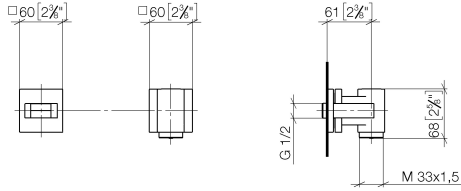

**WATER TUBE Kneipp wall elbow with individual rosettes with hose holder
FlowReduce - Dark Chrome**

IMO

27 842 979

Fits: IMO, MEM, CL.1, CYO

- laminar flow
- rosette 60 x 60 mm
- holder for Kneipp hose
- 1/2" wall elbow
- without hose
- This product can help a building meet the requirements of Green Building Rating Systems, e.g. LEED®, BREEAM®, DGNB

WATER TUBE Kneipp wall elbow with individual rosettes with hose holder
FlowReduce - Dark Chrome

IMO

27 842 979
mm [inches]

Flow rate chart

Codes & Standards

EN 1717

WATER TUBE Kneipp wall elbow with individual rosettes with hose holder
FlowReduce - Dark Chrome

No.	Item Number	Name	Quantity used	Delivery time
	90 14 10 049 00 90	seal	16	2