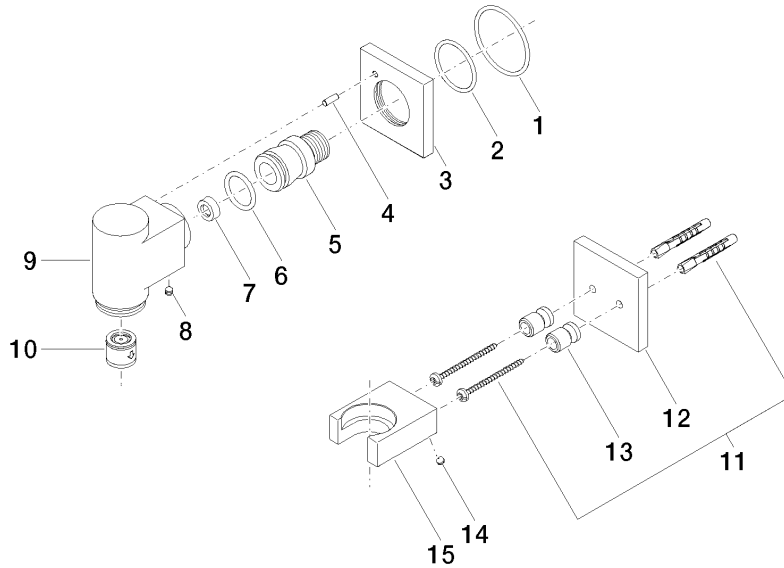

WATER TUBE Kneipp wall elbow with individual rosettes with hose holder
FlowReduce - Brushed Light Gold

IMO

27 842 979
mm [inches]

Flow rate chart

Codes & Standards

EN 1717

WATER TUBE Kneipp wall elbow with individual rosettes with hose holder
FlowReduce - Brushed Light Gold

IMO

27 842 979

Certificates

Belgaqua_24-007-2

WATER TUBE Kneipp wall elbow with individual rosettes with hose holder FlowReduce - Brushed Light Gold

IMO

27 842 979

Product version from 6/1/2024

Parts for other finishes can be found here: [Chrome](#)

WATER TUBE Kneipp wall elbow with individual rosettes with hose holder
FlowReduce - Brushed Light Gold

IMO

27 842 979

Spare parts list

Product version from 6/1/2024

No.	Item Number	Name	Quantity used	Delivery time
	90 14 10 049 00 90	seal	16	2