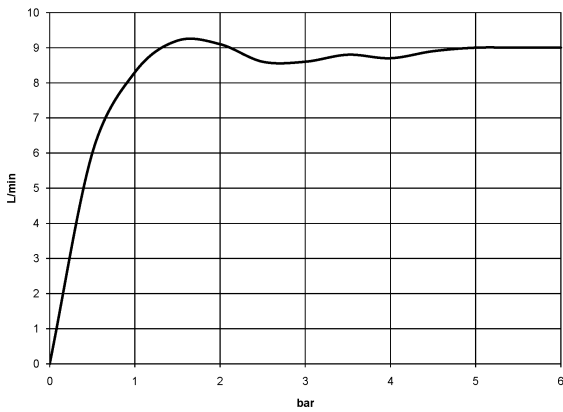

WATER TUBE Kneipp wall elbow with individual rosettes with hose holder FlowReduce - Brushed Light Gold

IMO

27 842 979

Fits: IMO, MEM, CL.1, CYO

- laminar flow
- rosette 60 x 60 mm
- holder for Kneipp hose
- 1/2" wall elbow
- without hose
- This product can help a building meet the requirements of Green Building Rating Systems, e.g. LEED®, BREEAM®, DGNB

Intrinsic protection against back flow.

	Brushed Light Gold	27 842 979-27
	Chrome	27 842 979-00
	Brushed Platinum	27 842 979-06
	Platinum	27 842 979-08
	Dark Chrome	27 842 979-19
	Brushed Durabross (23kt Gold)	27 842 979-28
	Matte Black	27 842 979-33
	Brushed Champagne (22kt Gold)	27 842 979-46
	Champagne (22kt Gold)	27 842 979-47
	Brushed Chrome	27 842 979-93
	Brushed Dark Platinum	27 842 979-99

WATER TUBE Kneipp wall elbow with individual rosettes with hose holder
FlowReduce - Brushed Light Gold

IMO

27 842 979
mm [inches]

Flow rate chart

Codes & Standards

EN 1717

WATER TUBE Kneipp wall elbow with individual rosettes with hose holder
FlowReduce - Brushed Light Gold

No.	Item Number	Name	Quantity used	Delivery time
	90 14 10 049 00 90	seal	16	2