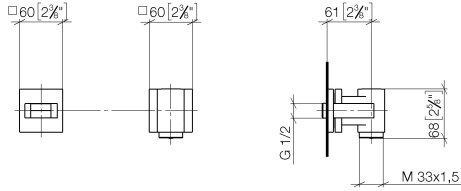

WATER TUBE Kneipp wall elbow with individual rosettes with hose holder FlowReduce - Brushed Light Gold

IMO

27 842 979

Fits: IMO, MEM, CL.1, CYO

- laminar flow
- rosette 60 x 60 mm
- holder for Kneipp hose
- 1/2" wall elbow
- without hose
- This product can help a building meet the requirements of Green Building Rating Systems, e.g. LEED®, BREEAM®, DGNB

WATER TUBE Kneipp wall elbow with individual rosettes with hose holder
FlowReduce - Brushed Light Gold

IMO

27 842 979
mm [inches]

Flow rate chart

Codes & Standards

EN 1717

WATER TUBE Kneipp wall elbow with individual rosettes with hose holder
FlowReduce - Brushed Light Gold

No.	Item Number	Name	Quantity used	Delivery time
	90 14 10 049 00 90	seal	16	2