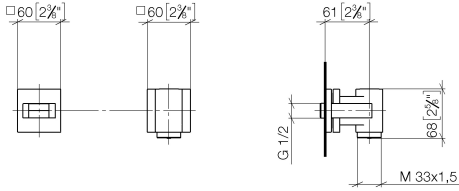

**WATER TUBE Kneipp wall elbow with individual rosettes with hose holder
FlowReduce - Brushed Durabronze (23kt Gold)**

IMO

27 842 979

Fits: IMO, MEM, CL.1, CYO

- laminar flow
- rosette 60 x 60 mm
- holder for Kneipp hose
- 1/2" wall elbow
- without hose
- This product can help a building meet the requirements of Green Building Rating Systems, e.g. LEED®, BREEAM®, DGNB

WATER TUBE Kneipp wall elbow with individual rosettes with hose holder
FlowReduce - Brushed Durabron (23kt Gold)

27 842 979
mm [inches]

Flow rate chart

Codes & Standards

EN 1717

WATER TUBE Kneipp wall elbow with individual rosettes with hose holder
FlowReduce - Brushed Durabronze (23kt Gold)

No.	Item Number	Name	Quantity used	Delivery time
	90 14 10 049 00 90	seal	16	2