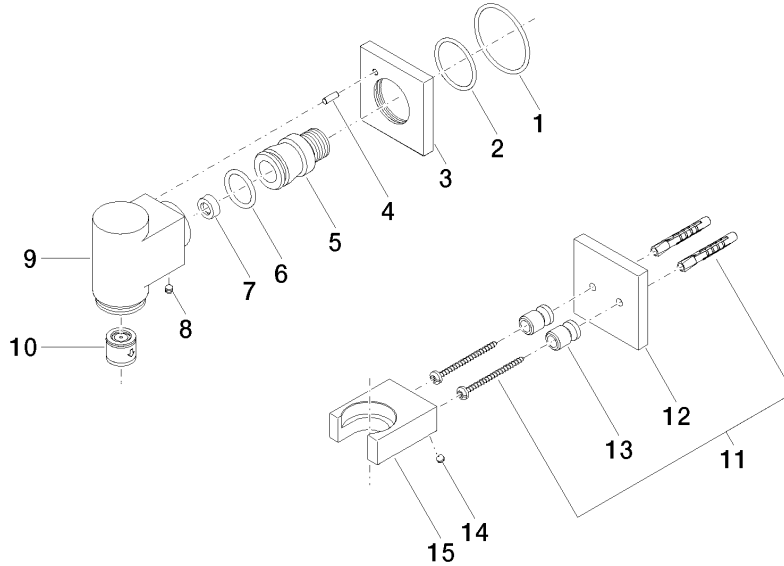

WATER TUBE Kneipp wall elbow with individual rosettes with hose holder
FlowReduce - Brushed Durabron (23kt Gold)

27 842 979
mm [inches]

Flow rate chart

Codes & Standards

EN 1717

WATER TUBE Kneipp wall elbow with individual rosettes with hose holder
FlowReduce - Brushed Durabronze (23kt Gold)

IMO

27 842 979

Certificates

Belgaqua_24-007-2

WATER TUBE Kneipp wall elbow with individual rosettes with hose holder FlowReduce - Brushed Durabronz (23kt Gold)

IMO

27 842 979

Product version from 6/1/2024

Parts for other finishes can be found here: [Chrome](#)

WATER TUBE Kneipp wall elbow with individual rosettes with hose holder
FlowReduce - Brushed Durabronze (23kt Gold)

IMO

27 842 979

Spare parts list

Product version from 6/1/2024

No.	Item Number	Name	Quantity used	Delivery time
	90 14 10 049 00 90	seal	16	2