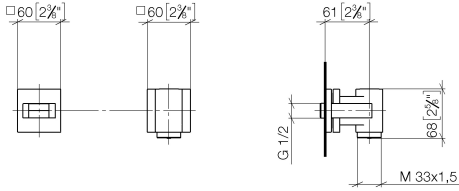

**WATER TUBE Kneipp wall elbow with individual rosettes with hose holder
FlowReduce - Matte Black**

IMO

27 842 979

Fits: IMO, MEM, CL.1, CYO

- laminar flow
- rosette 60 x 60 mm
- holder for Kneipp hose
- 1/2" wall elbow
- without hose
- This product can help a building meet the requirements of Green Building Rating Systems, e.g. LEED®, BREEAM®, DGNB

WATER TUBE Kneipp wall elbow with individual rosettes with hose holder
FlowReduce - Matte Black

IMO

27 842 979
mm [inches]

Flow rate chart

Codes & Standards

EN 1717

WATER TUBE Kneipp wall elbow with individual rosettes with hose holder
FlowReduce - Matte Black