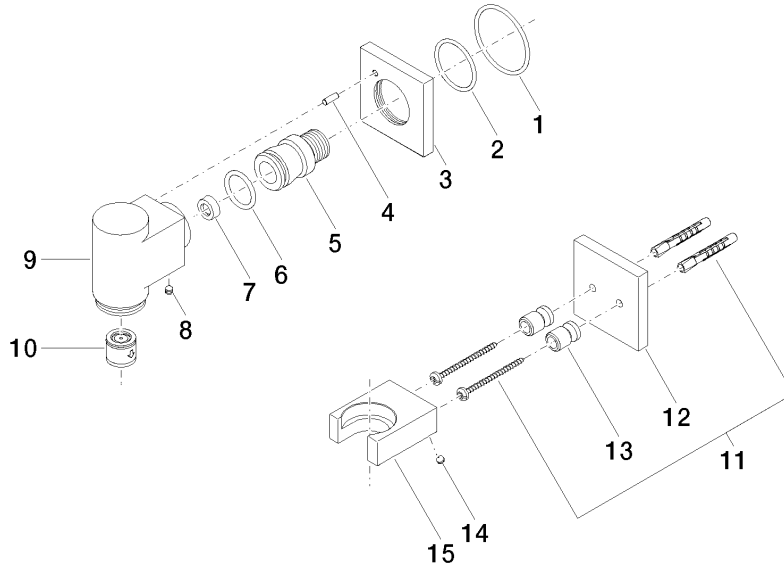

**WATER TUBE Kneipp wall elbow with individual rosettes with hose holder
FlowReduce - Matte Black**

IMO

27 842 979

Fits: IMO, MEM, CL.1, CYO

- laminar flow
- rosette 60 x 60 mm
- holder for Kneipp hose
- 1/2" wall elbow
- without hose
- This product can help a building meet the requirements of Green Building Rating Systems, e.g. LEED®, BREEAM®, DGNB

WATER TUBE Kneipp wall elbow with individual rosettes with hose holder
FlowReduce - Matte Black

IMO

27 842 979
mm [inches]

Flow rate chart

Codes & Standards

EN 1717

WATER TUBE Kneipp wall elbow with individual rosettes with hose holder
FlowReduce - Matte Black

IMO

27 842 979

Certificates

Belgaqua_24-007-2

WATER TUBE Kneipp wall elbow with individual rosettes with hose holder
FlowReduce - Matte Black

27 842 979

Parts for other
finishes can be found
here: [Chrome](#)

WATER TUBE Kneipp wall elbow with individual rosettes with hose holder
FlowReduce - Matte Black

IMO

27 842 979

Spare parts list