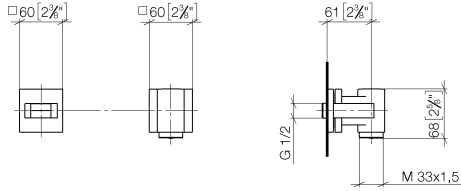

**WATER TUBE Kneipp wall elbow with individual rosettes with hose holder
FlowReduce - Brushed Champagne (22kt Gold)**

IMO

27 842 979

Fits: IMO, MEM, CL.1, CYO

- laminar flow
- rosette 60 x 60 mm
- holder for Kneipp hose
- 1/2" wall elbow
- without hose
- This product can help a building meet the requirements of Green Building Rating Systems, e.g. LEED®, BREEAM®, DGNB

WATER TUBE Kneipp wall elbow with individual rosettes with hose holder
FlowReduce - Brushed Champagne (22kt Gold)

IMO

27 842 979
mm [inches]

Flow rate chart

Codes & Standards

EN 1717

WATER TUBE Kneipp wall elbow with individual rosettes with hose holder
FlowReduce - Brushed Champagne (22kt Gold)

No.	Item Number	Name	Quantity used	Delivery time
	90 14 10 049 00 90	seal	16	2