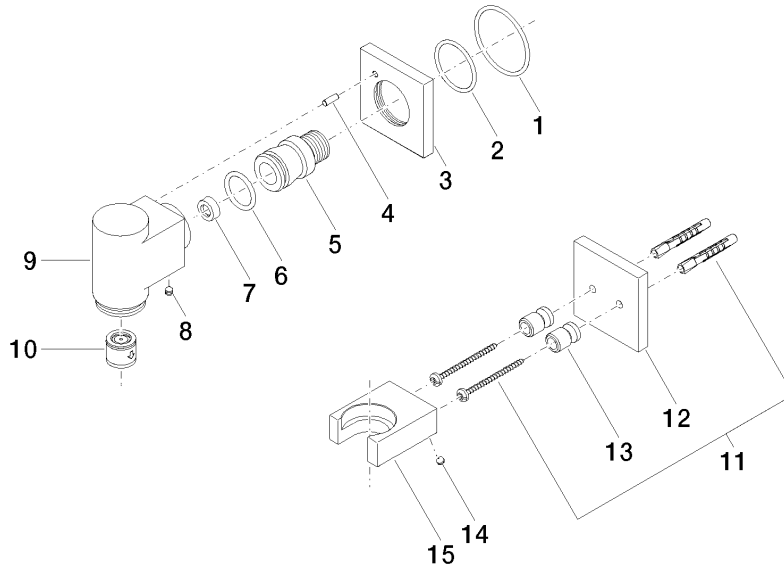

WATER TUBE Kneipp wall elbow with individual rosettes with hose holder
FlowReduce - Brushed Champagne (22kt Gold)

IMO

27 842 979
mm [inches]

Flow rate chart

Codes & Standards

EN 1717

WATER TUBE Kneipp wall elbow with individual rosettes with hose holder
FlowReduce - Brushed Champagne (22kt Gold)

IMO

27 842 979

Certificates

Belgaqua_24-007-2

WATER TUBE Kneipp wall elbow with individual rosettes with hose holder FlowReduce - Brushed Champagne (22kt Gold)

IMO

27 842 979

Product version from 6/1/2024

Parts for other finishes can be found here: [Chrome](#)

WATER TUBE Kneipp wall elbow with individual rosettes with hose holder
FlowReduce - Brushed Champagne (22kt Gold)

IMO

27 842 979

Spare parts list

Product version from 6/1/2024

No.	Item Number	Name	Quantity used	Delivery time
	90 14 10 049 00 90	seal	16	2