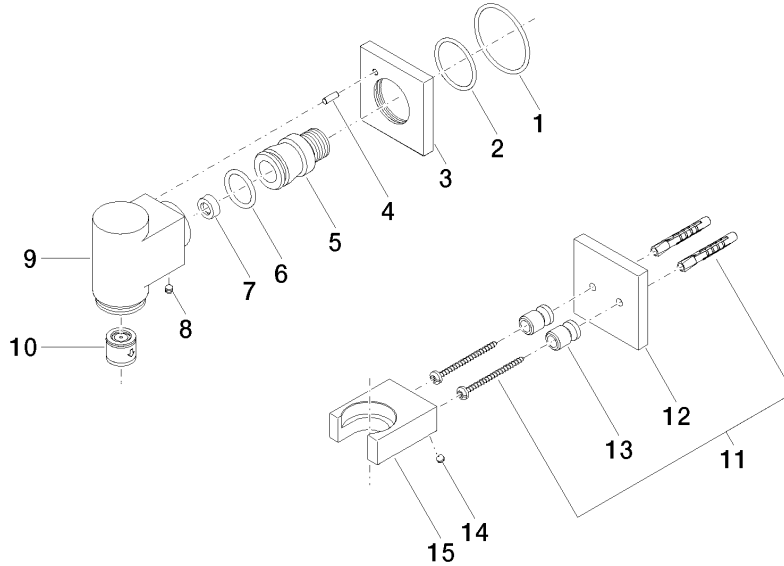

WATER TUBE Kneipp wall elbow with individual rosettes with hose holder
FlowReduce - Champagne (22kt Gold)

IMO

27 842 979
mm [inches]

Flow rate chart

Codes & Standards

EN 1717

WATER TUBE Kneipp wall elbow with individual rosettes with hose holder
FlowReduce - Champagne (22kt Gold)

IMO

27 842 979

Certificates

Belgaqua_24-007-2

WATER TUBE Kneipp wall elbow with individual rosettes with hose holder
FlowReduce - Champagne (22kt Gold)

27 842 979

Product version from 6/1/2024

Parts for other
finishes can be found
here: [Chrome](#)

WATER TUBE Kneipp wall elbow with individual rosettes with hose holder
FlowReduce - Champagne (22kt Gold)

IMO

27 842 979

Spare parts list

Product version from 6/1/2024

No.	Item Number	Name	Quantity used	Delivery time
	90 14 10 049 00 90	seal	16	2