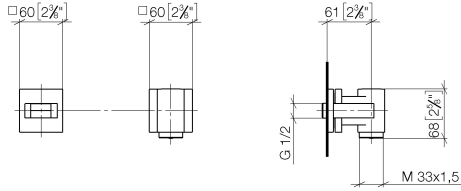

**WATER TUBE Kneipp wall elbow with individual rosettes with hose holder
FlowReduce - Champagne (22kt Gold)**

IMO

27 842 979

Fits: IMO, MEM, CL.1, CYO

- laminar flow
- rosette 60 x 60 mm
- holder for Kneipp hose
- 1/2" wall elbow
- without hose
- This product can help a building meet the requirements of Green Building Rating Systems, e.g. LEED®, BREEAM®, DGNB

WATER TUBE Kneipp wall elbow with individual rosettes with hose holder
FlowReduce - Champagne (22kt Gold)

IMO

27 842 979
mm [inches]

Flow rate chart

Codes & Standards

EN 1717

WATER TUBE Kneipp wall elbow with individual rosettes with hose holder
FlowReduce - Champagne (22kt Gold)