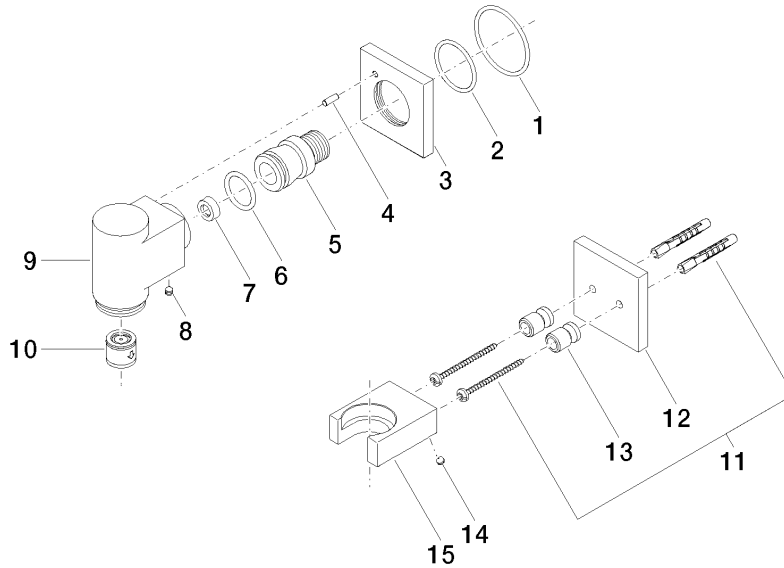

**WATER TUBE Kneipp wall elbow with individual rosettes with hose holder  
FlowReduce - Brushed Chrome**

IMO

27 842 979

Fits: IMO, MEM, CL.1, CYO

- laminar flow
- rosette 60 x 60 mm
- holder for Kneipp hose
- 1/2" wall elbow
- without hose
- This product can help a building meet the requirements of Green Building Rating Systems, e.g. LEED®, BREEAM®, DGNB

WATER TUBE Kneipp wall elbow with individual rosettes with hose holder  
FlowReduce - Brushed Chrome

IMO

27 842 979  
mm [inches]

Flow rate chart

Codes & Standards

EN 1717

WATER TUBE Kneipp wall elbow with individual rosettes with hose holder  
FlowReduce - Brushed Chrome

---

IMO

27 842 979

Certificates

---

Belgaqua\_24-007-2

WATER TUBE Kneipp wall elbow with individual rosettes with hose holder  
FlowReduce - Brushed Chrome

27 842 979

**Product version from 6/1/2024**

Parts for other  
finishes can be found  
here: [Chrome](#)

WATER TUBE Kneipp wall elbow with individual rosettes with hose holder  
FlowReduce - Brushed Chrome

IMO

27 842 979