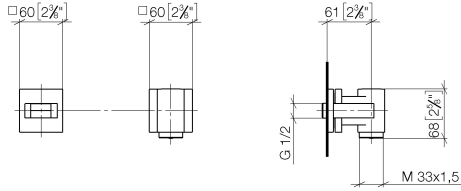

**WATER TUBE Kneipp wall elbow with individual rosettes with hose holder  
FlowReduce - Brushed Chrome**

IMO

27 842 979

Fits: IMO, MEM, CL.1, CYO

- laminar flow
- rosette 60 x 60 mm
- holder for Kneipp hose
- 1/2" wall elbow
- without hose
- This product can help a building meet the requirements of Green Building Rating Systems, e.g. LEED®, BREEAM®, DGNB

WATER TUBE Kneipp wall elbow with individual rosettes with hose holder  
FlowReduce - Brushed Chrome

IMO

27 842 979  
mm [inches]

Flow rate chart

Codes & Standards

EN 1717

WATER TUBE Kneipp wall elbow with individual rosettes with hose holder  
FlowReduce - Brushed Chrome

#### Product version from 6/1/2024

No.	Item Number	Name	Quantity used	Delivery time
	90 14 10 049 00 90	seal	16	2