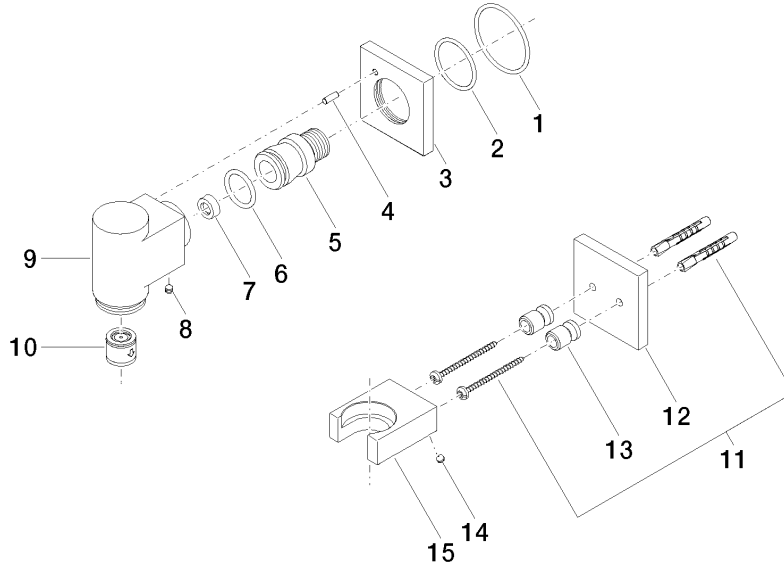

**WATER TUBE Kneipp wall elbow with individual rosettes with hose holder
FlowReduce - Brushed Dark Platinum**

IMO

27 842 979

Fits: IMO, MEM, CL.1, CYO

- laminar flow
- rosette 60 x 60 mm
- holder for Kneipp hose
- 1/2" wall elbow
- without hose
- This product can help a building meet the requirements of Green Building Rating Systems, e.g. LEED®, BREEAM®, DGNB

WATER TUBE Kneipp wall elbow with individual rosettes with hose holder
FlowReduce - Brushed Dark Platinum

IMO

27 842 979
mm [inches]

Flow rate chart

Codes & Standards

EN 1717

WATER TUBE Kneipp wall elbow with individual rosettes with hose holder
FlowReduce - Brushed Dark Platinum

IMO

27 842 979

Certificates

Belgaqua_24-007-2

WATER TUBE Kneipp wall elbow with individual rosettes with hose holder
FlowReduce - Brushed Dark Platinum

27 842 979

Product version from 6/1/2024

Parts for other
finishes can be found
here: [Chrome](#)

WATER TUBE Kneipp wall elbow with individual rosettes with hose holder
FlowReduce - Brushed Dark Platinum

IMO

27 842 979

Spare parts list

Product version from 6/1/2024

No.	Item Number	Name	Quantity used	Delivery time
	90 14 10 049 00 90	seal	16	2