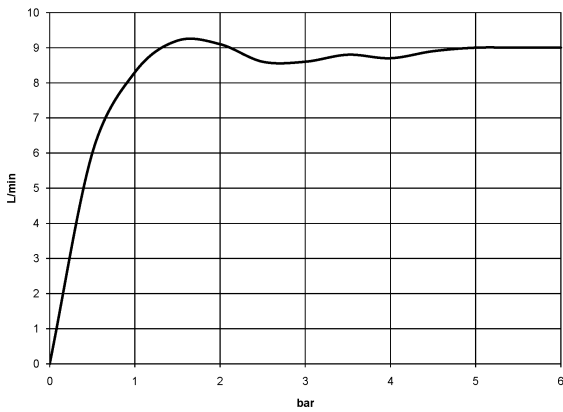

**WATER TUBE Kneipp wall elbow with individual rosettes with hose holder
FlowReduce - Brushed Dark Platinum**

IMO

27 842 979

Fits: IMO, MEM, CL.1, CYO

- laminar flow
- rosette 60 x 60 mm
- holder for Kneipp hose
- 1/2" wall elbow
- without hose
- This product can help a building meet the requirements of Green Building Rating Systems, e.g. LEED®, BREEAM®, DGNB

Intrinsic protection against back flow.

	Brushed Dark Platinum	27 842 979-99
	Chrome	27 842 979-00
	Brushed Platinum	27 842 979-06
	Platinum	27 842 979-08
	Dark Chrome	27 842 979-19
	Brushed Light Gold	27 842 979-27
	Brushed Durabronze (23kt Gold)	27 842 979-28
	Matte Black	27 842 979-33
	Brushed Champagne (22kt Gold)	27 842 979-46
	Champagne (22kt Gold)	27 842 979-47
	Brushed Chrome	27 842 979-93

WATER TUBE Kneipp wall elbow with individual rosettes with hose holder
FlowReduce - Brushed Dark Platinum

IMO

27 842 979
mm [inches]

Flow rate chart

Codes & Standards

EN 1717

WATER TUBE Kneipp wall elbow with individual rosettes with hose holder
FlowReduce - Brushed Dark Platinum