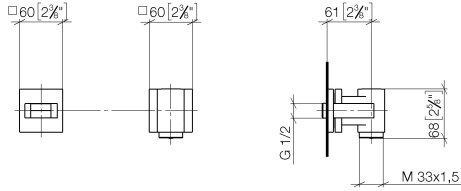

**WATER TUBE Kneipp wall elbow with individual rosettes with hose holder
FlowReduce - Brushed Dark Platinum**

IMO

27 842 979

Fits: IMO, MEM, CL.1, CYO

- laminar flow
- rosette 60 x 60 mm
- holder for Kneipp hose
- 1/2" wall elbow
- without hose
- This product can help a building meet the requirements of Green Building Rating Systems, e.g. LEED®, BREEAM®, DGNB

WATER TUBE Kneipp wall elbow with individual rosettes with hose holder
FlowReduce - Brushed Dark Platinum

IMO

27 842 979
mm [inches]

Flow rate chart

Codes & Standards

EN 1717

WATER TUBE Kneipp wall elbow with individual rosettes with hose holder
FlowReduce - Brushed Dark Platinum

IMO

27 842 979

Certificates

Belgaqua_24-007-2

WATER TUBE Kneipp wall elbow with individual rosettes with hose holder
FlowReduce - Brushed Dark Platinum

27 842 979

Product version from 6/1/2024

Parts for other
finishes can be found
here: [Chrome](#)