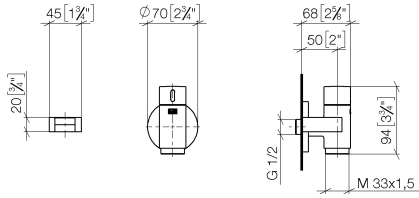

**WATER TUBE Kneipp wall elbow with hose holder with individual rosettes
FlowReduce - Chrome**

LULU

27 843 979

Fits: LULU, MADISON, TARA, LISSÉ, VAIA,
META

- LAMINAR FLOW, max. flow rate 9 l/min (at 3 bar)
- with volume control
- rosette Ø 70 mm
- holder for Kneipp hose
- 1/2" wall elbow
- without hose
- This product can help a building meet the requirements of Green Building Rating Systems, e.g. LEED®, BREEAM®, DGNB

**WATER TUBE Kneipp wall elbow with hose holder with individual rosettes
FlowReduce - Chrome**

LULU

27 843 979
mm [inches]

Flow rate chart

Codes & Standards

EN 1717

WATER TUBE Kneipp wall elbow with hose holder with individual rosettes
FlowReduce - Chrome

LULU

27 843 979

Spare parts list

Product version from 4/1/2024

No.	Item Number	Name	Quantity used	Delivery time
	09 20 97 021-00	handle	12	10