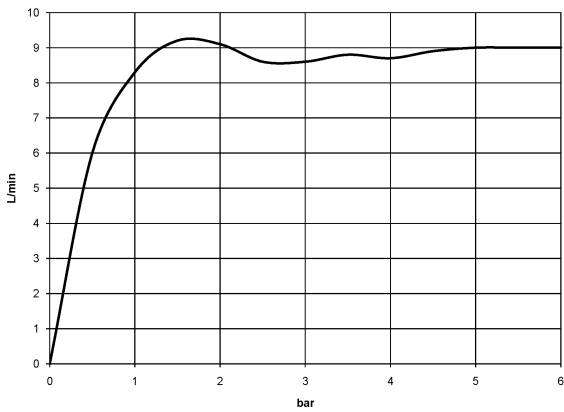

**WATER TUBE Kneipp wall elbow with hose holder with individual rosettes
FlowReduce - Chrome**

LULU

27 843 979

Fits: LULU, MADISON, TARA, LISSÉ, VAIA,
META

- LAMINAR FLOW, max. flow rate 9 l/min (at 3 bar)
- with volume control
- rosette Ø 70 mm
- holder for Kneipp hose
- 1/2" wall elbow
- without hose
- This product can help a building meet the requirements of Green Building Rating Systems, e.g. LEED®, BREEAM®, DGNB

Intrinsic protection against back flow.

	Chrome	27 843 979-00
	Brushed Platinum	27 843 979-06
	Platinum	27 843 979-08
	Dark Chrome	27 843 979-19
	Light Gold	27 843 979-26
	Brushed Light Gold	27 843 979-27
	Brushed Durabronze (23kt Gold)	27 843 979-28
	Matte Black	27 843 979-33
	Brushed Bronze	27 843 979-42
	Brushed Champagne (22kt Gold)	27 843 979-46
	Champagne (22kt Gold)	27 843 979-47
	Brushed Chrome	27 843 979-93
	Brushed Dark Platinum	27 843 979-99

**WATER TUBE Kneipp wall elbow with hose holder with individual rosettes
FlowReduce - Chrome**

LULU

27 843 979
mm [inches]

Flow rate chart

Codes & Standards

EN 1717

WATER TUBE Kneipp wall elbow with hose holder with individual rosettes
FlowReduce - Chrome