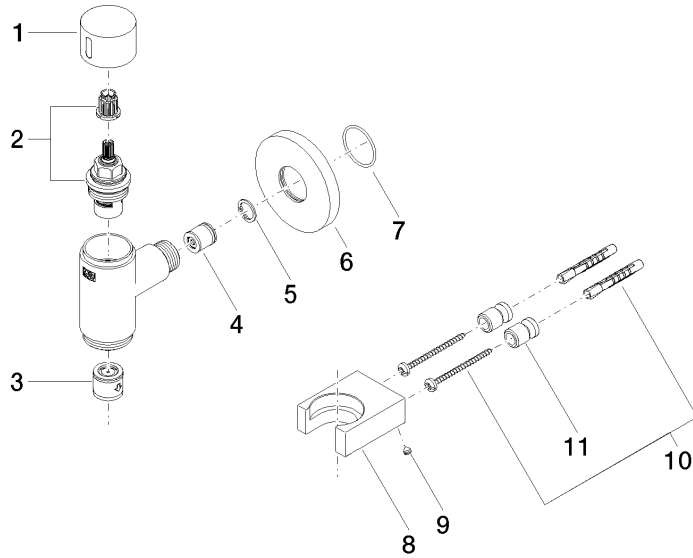

**WATER TUBE Kneipp wall elbow with hose holder with individual rosettes
FlowReduce - Chrome**

LULU

27 843 979

Fits: LULU, MADISON, TARA, LISSÉ, VAIA,
META

- LAMINAR FLOW, max. flow rate 9 l/min (at 3 bar)
- with volume control
- rosette Ø 70 mm
- holder for Kneipp hose
- 1/2" wall elbow
- without hose
- This product can help a building meet the requirements of Green Building Rating Systems, e.g. LEED®, BREEAM®, DGNB

**WATER TUBE Kneipp wall elbow with hose holder with individual rosettes
FlowReduce - Chrome**

LULU

27 843 979
mm [inches]

Flow rate chart

Codes & Standards

EN 1717

WATER TUBE Kneipp wall elbow with hose holder with individual rosettes
FlowReduce - Chrome

LULU

27 843 979

Certificates

Belgaqua_24-007-2

27 843 979

Product version from 4/1/2024

Parts for other
finishes can be found
here: Brushed
Platinum

WATER TUBE Kneipp wall elbow with hose holder with individual rosettes
FlowReduce - Chrome

LULU

27 843 979

Spare parts list

Product version from 4/1/2024

No.	Item Number	Name	Quantity used	Delivery time
	09 20 97 021-00	handle	12	10