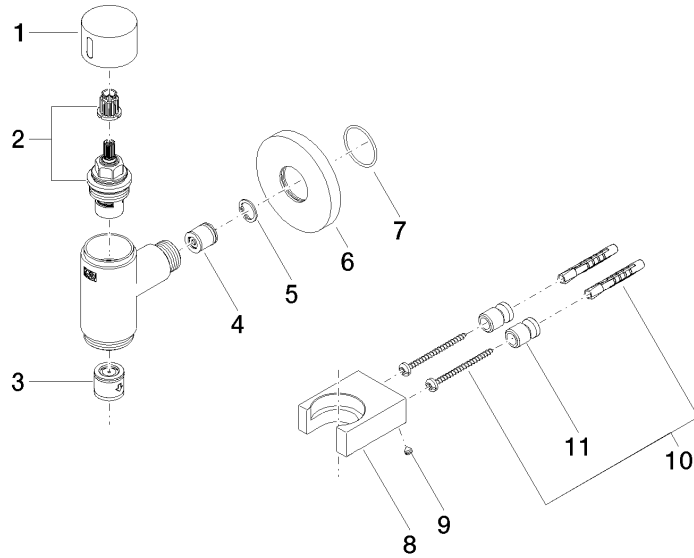

**WATER TUBE Kneipp wall elbow with hose holder with individual rosettes
FlowReduce - Brushed Platinum**

LULU

27 843 979

Fits: LULU, MADISON, TARA, LISSÉ, VAIA,
META

- LAMINAR FLOW, max. flow rate 9 l/min (at 3 bar)
- with volume control
- rosette Ø 70 mm
- holder for Kneipp hose
- 1/2" wall elbow
- without hose
- This product can help a building meet the requirements of Green Building Rating Systems, e.g. LEED®, BREEAM®, DGNB

**WATER TUBE Kneipp wall elbow with hose holder with individual rosettes
FlowReduce - Brushed Platinum**

LULU

27 843 979
mm [inches]

Flow rate chart

Codes & Standards

EN 1717

WATER TUBE Kneipp wall elbow with hose holder with individual rosettes
FlowReduce - Brushed Platinum

LULU

27 843 979

Certificates

Belgaqua_24-007-2

WATER TUBE Kneipp wall elbow with hose holder with individual rosettes
FlowReduce - Brushed Platinum

LULU

27 843 979

Product version from 4/1/2024

Parts for other
finishes can be found
here: [Chrome](#)

WATER TUBE Kneipp wall elbow with hose holder with individual rosettes
FlowReduce - Brushed Platinum

LULU

27 843 979

Spare parts list

Product version from 4/1/2024