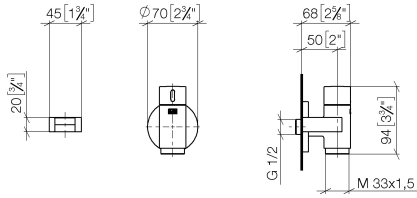

**WATER TUBE Kneipp wall elbow with hose holder with individual rosettes
FlowReduce - Platinum**

LULU

27 843 979

Fits: LULU, MADISON, TARA, LISSÉ, VAIA,
META

- LAMINAR FLOW, max. flow rate 9 l/min (at 3 bar)
- with volume control
- rosette Ø 70 mm
- holder for Kneipp hose
- 1/2" wall elbow
- without hose
- This product can help a building meet the requirements of Green Building Rating Systems, e.g. LEED®, BREEAM®, DGNB

**WATER TUBE Kneipp wall elbow with hose holder with individual rosettes
FlowReduce - Platinum**

LULU

27 843 979
mm [inches]

Flow rate chart

Codes & Standards

EN 1717

WATER TUBE Kneipp wall elbow with hose holder with individual rosettes
FlowReduce - Platinum

LULU

27 843 979

Spare parts list

Product version from 4/1/2024

No.	Item Number	Name	Quantity used	Delivery time
	09 20 97 021-08	handle	12	40