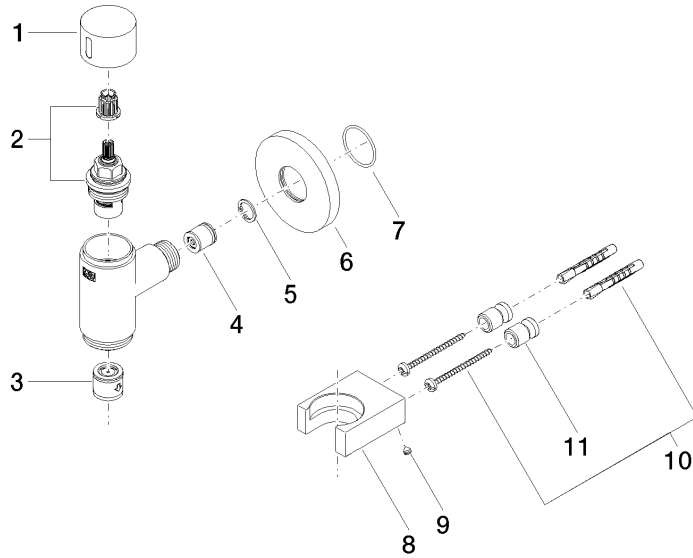

**WATER TUBE Kneipp wall elbow with hose holder with individual rosettes
FlowReduce - Platinum**

LULU

27 843 979

Fits: LULU, MADISON, TARA, LISSÉ, VAIA,
META

- LAMINAR FLOW, max. flow rate 9 l/min (at 3 bar)
- with volume control
- rosette Ø 70 mm
- holder for Kneipp hose
- 1/2" wall elbow
- without hose
- This product can help a building meet the requirements of Green Building Rating Systems, e.g. LEED®, BREEAM®, DGNB

**WATER TUBE Kneipp wall elbow with hose holder with individual rosettes
FlowReduce - Platinum**

LULU

27 843 979
mm [inches]

Flow rate chart

Codes & Standards

EN 1717

WATER TUBE Kneipp wall elbow with hose holder with individual rosettes
FlowReduce - Platinum

LULU

27 843 979

Certificates

Belgaqua_24-007-2

27 843 979

Product version from 4/1/2024

Parts for other
finishes can be found
here: [Chrome](#)

WATER TUBE Kneipp wall elbow with hose holder with individual rosettes
FlowReduce - Platinum

LULU

27 843 979

Spare parts list

Product version from 4/1/2024

No.	Item Number	Name	Quantity used	Delivery time
	09 20 97 021-08	handle	12	40