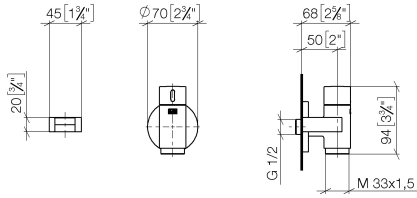

**WATER TUBE Kneipp wall elbow with hose holder with individual rosettes
FlowReduce - Dark Chrome**

LULU

27 843 979

Fits: LULU, MADISON, TARA, LISSÉ, VAIA,
META

- LAMINAR FLOW, max. flow rate 9 l/min (at 3 bar)
- with volume control
- rosette Ø 70 mm
- holder for Kneipp hose
- 1/2" wall elbow
- without hose
- This product can help a building meet the requirements of Green Building Rating Systems, e.g. LEED®, BREEAM®, DGNB

**WATER TUBE Kneipp wall elbow with hose holder with individual rosettes
FlowReduce - Dark Chrome**

LULU

27 843 979
mm [inches]

Flow rate chart

Codes & Standards

EN 1717

WATER TUBE Kneipp wall elbow with hose holder with individual rosettes
FlowReduce - Dark Chrome