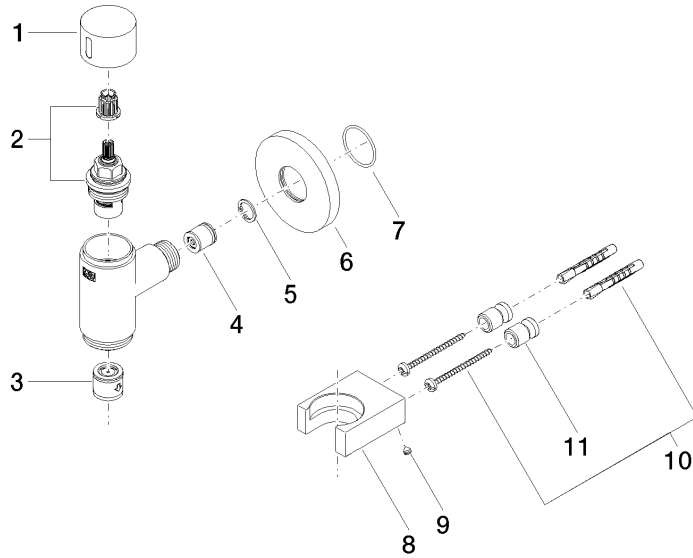

**WATER TUBE Kneipp wall elbow with hose holder with individual rosettes
FlowReduce - Dark Chrome**

LULU

27 843 979

Fits: LULU, MADISON, TARA, LISSÉ, VAIA,
META

- LAMINAR FLOW, max. flow rate 9 l/min (at 3 bar)
- with volume control
- rosette Ø 70 mm
- holder for Kneipp hose
- 1/2" wall elbow
- without hose
- This product can help a building meet the requirements of Green Building Rating Systems, e.g. LEED®, BREEAM®, DGNB

**WATER TUBE Kneipp wall elbow with hose holder with individual rosettes
FlowReduce - Dark Chrome**

LULU

27 843 979
mm [inches]

Flow rate chart

Codes & Standards

EN 1717

WATER TUBE Kneipp wall elbow with hose holder with individual rosettes
FlowReduce - Dark Chrome

LULU

27 843 979

Certificates

Belgaqua_24-007-2

WATER TUBE Kneipp wall elbow with hose holder with individual rosettes
FlowReduce - Dark Chrome

LULU

27 843 979

Product version from 4/1/2024

Parts for other
finishes can be found
here: [Chrome](#)

WATER TUBE Kneipp wall elbow with hose holder with individual rosettes
FlowReduce - Dark Chrome

LULU

27 843 979

Spare parts list

Product version from 4/1/2024