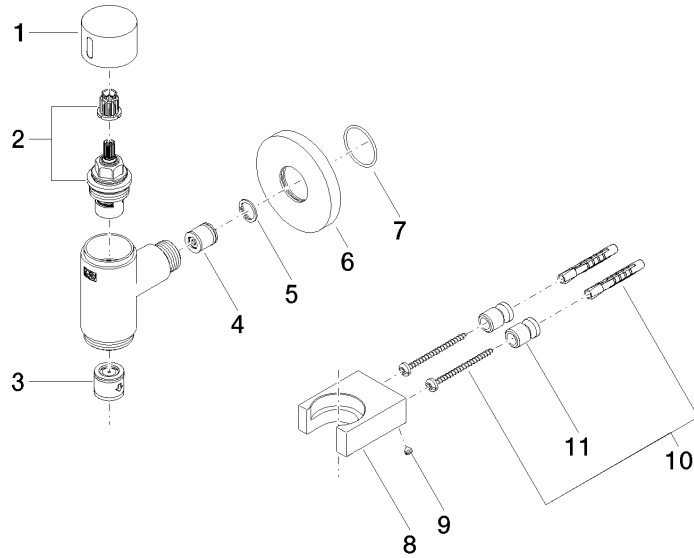

**WATER TUBE Kneipp wall elbow with hose holder with individual rosettes  
FlowReduce - Light Gold**

LULU

27 843 979

Fits: LULU, MADISON, TARA, LISSÉ, VAIA,  
META

- LAMINAR FLOW, max. flow rate 9 l/min (at 3 bar)
- with volume control
- rosette Ø 70 mm
- holder for Kneipp hose
- 1/2" wall elbow
- without hose
- This product can help a building meet the requirements of Green Building Rating Systems, e.g. LEED®, BREEAM®, DGNB

**WATER TUBE Kneipp wall elbow with hose holder with individual rosettes  
FlowReduce - Light Gold**

LULU

27 843 979  
mm [inches]

**Flow rate chart**

**Codes & Standards**

EN 1717

WATER TUBE Kneipp wall elbow with hose holder with individual rosettes  
FlowReduce - Light Gold

---

LULU

27 843 979

Certificates

---

Belgaqua\_24-007-2

WATER TUBE Kneipp wall elbow with hose holder with individual rosettes  
FlowReduce - Light Gold

LULU

27 843 979

**Product version from 4/1/2024**

Parts for other  
finishes can be found  
here: [Chrome](#)

WATER TUBE Kneipp wall elbow with hose holder with individual rosettes  
FlowReduce - Light Gold

LULU