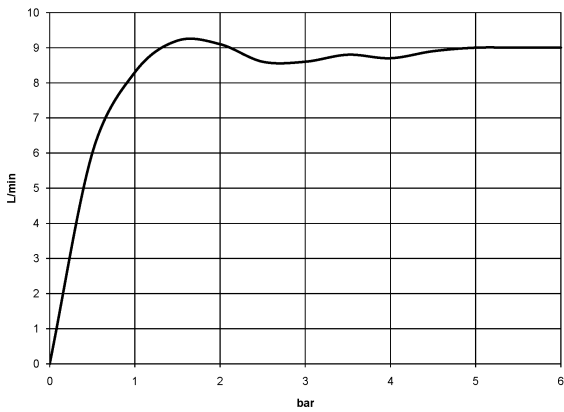

**WATER TUBE Kneipp wall elbow with hose holder with individual rosettes  
FlowReduce - Light Gold**

LULU

27 843 979

Fits: LULU, MADISON, TARA, LISSÉ, VAIA,  
META

- LAMINAR FLOW, max. flow rate 9 l/min (at 3 bar)
- with volume control
- rosette Ø 70 mm
- holder for Kneipp hose
- 1/2" wall elbow
- without hose
- This product can help a building meet the requirements of Green Building Rating Systems, e.g. LEED®, BREEAM®, DGNB

Intrinsic protection against back flow.

	Light Gold	27 843 979-26
	Chrome	27 843 979-00
	Brushed Platinum	27 843 979-06
	Platinum	27 843 979-08
	Dark Chrome	27 843 979-19
	Brushed Light Gold	27 843 979-27
	Brushed Durabronze (23kt Gold)	27 843 979-28
	Matte Black	27 843 979-33
	Brushed Bronze	27 843 979-42
	Brushed Champagne (22kt Gold)	27 843 979-46
	Champagne (22kt Gold)	27 843 979-47
	Brushed Chrome	27 843 979-93
	Brushed Dark Platinum	27 843 979-99

**WATER TUBE Kneipp wall elbow with hose holder with individual rosettes  
FlowReduce - Light Gold**

LULU

27 843 979  
mm [inches]

**Flow rate chart**

**Codes & Standards**

EN 1717

WATER TUBE Kneipp wall elbow with hose holder with individual rosettes  
FlowReduce - Light Gold