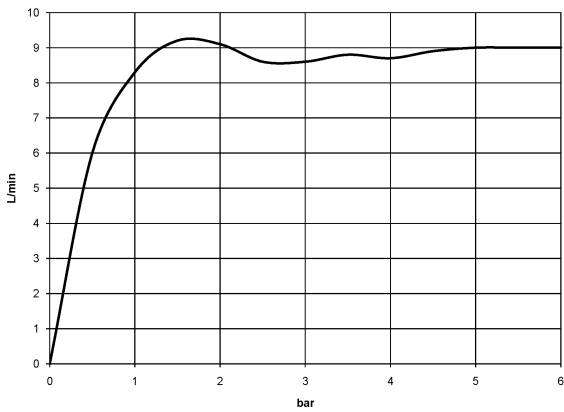

**WATER TUBE Kneipp wall elbow with hose holder with individual rosettes  
FlowReduce - Brushed Light Gold**

LULU

27 843 979

Fits: LULU, MADISON, TARA, LISSÉ, VAIA, META

- LAMINAR FLOW, max. flow rate 9 l/min (at 3 bar)
- with volume control
- rosette Ø 70 mm
- holder for Kneipp hose
- 1/2" wall elbow
- without hose
- This product can help a building meet the requirements of Green Building Rating Systems, e.g. LEED®, BREEAM®, DGNB

Intrinsic protection against back flow.

	Brushed Light Gold	27 843 979-27
	Chrome	27 843 979-00
	Brushed Platinum	27 843 979-06
	Platinum	27 843 979-08
	Dark Chrome	27 843 979-19
	Light Gold	27 843 979-26
	Brushed Durabronze (23kt Gold)	27 843 979-28
	Matte Black	27 843 979-33
	Brushed Bronze	27 843 979-42
	Brushed Champagne (22kt Gold)	27 843 979-46
	Champagne (22kt Gold)	27 843 979-47
	Brushed Chrome	27 843 979-93
	Brushed Dark Platinum	27 843 979-99

**WATER TUBE Kneipp wall elbow with hose holder with individual rosettes  
FlowReduce - Brushed Light Gold**

LULU

27 843 979  
mm [inches]

**Flow rate chart**

**Codes & Standards**

EN 1717

WATER TUBE Kneipp wall elbow with hose holder with individual rosettes  
FlowReduce - Brushed Light Gold