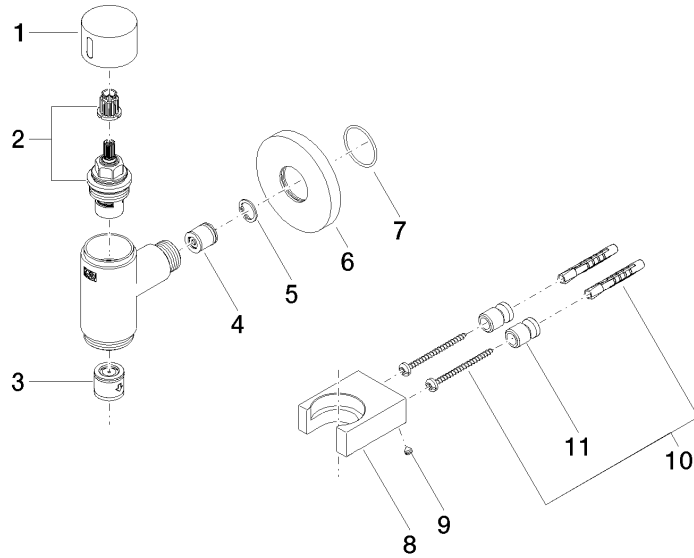

**WATER TUBE Kneipp wall elbow with hose holder with individual rosettes  
FlowReduce - Brushed Light Gold**

LULU

27 843 979

Fits: LULU, MADISON, TARA, LISSÉ, VAIA, META

- LAMINAR FLOW, max. flow rate 9 l/min (at 3 bar)
- with volume control
- rosette Ø 70 mm
- holder for Kneipp hose
- 1/2" wall elbow
- without hose
- This product can help a building meet the requirements of Green Building Rating Systems, e.g. LEED®, BREEAM®, DGNB

**WATER TUBE Kneipp wall elbow with hose holder with individual rosettes  
FlowReduce - Brushed Light Gold**

LULU

27 843 979  
mm [inches]

**Flow rate chart**

**Codes & Standards**

EN 1717

WATER TUBE Kneipp wall elbow with hose holder with individual rosettes  
FlowReduce - Brushed Light Gold

---

LULU

27 843 979

Certificates

---

Belgaqua\_24-007-2

WATER TUBE Kneipp wall elbow with hose holder with individual rosettes  
FlowReduce - Brushed Light Gold

LULU

27 843 979

**Product version from 4/1/2024**

Parts for other  
finishes can be found  
here: [Chrome](#)

WATER TUBE Kneipp wall elbow with hose holder with individual rosettes  
FlowReduce - Brushed Light Gold