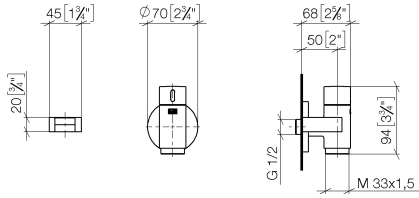

**WATER TUBE Kneipp wall elbow with hose holder with individual rosettes  
FlowReduce - Brushed Light Gold**

LULU

27 843 979

Fits: LULU, MADISON, TARA, LISSÉ, VAIA, META

- LAMINAR FLOW, max. flow rate 9 l/min (at 3 bar)
- with volume control
- rosette Ø 70 mm
- holder for Kneipp hose
- 1/2" wall elbow
- without hose
- This product can help a building meet the requirements of Green Building Rating Systems, e.g. LEED®, BREEAM®, DGNB

**WATER TUBE Kneipp wall elbow with hose holder with individual rosettes  
FlowReduce - Brushed Light Gold**

LULU

27 843 979  
mm [inches]

**Flow rate chart**

**Codes & Standards**

EN 1717

WATER TUBE Kneipp wall elbow with hose holder with individual rosettes  
FlowReduce - Brushed Light Gold