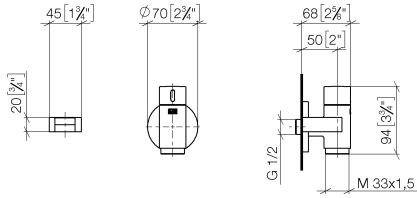

**WATER TUBE Kneipp wall elbow with hose holder with individual rosettes
FlowReduce - Brushed Durabronze (23kt Gold)**

LULU

27 843 979

Fits: LULU, MADISON, TARA, LISSÉ, VAIA, META

- LAMINAR FLOW, max. flow rate 9 l/min (at 3 bar)
- with volume control
- rosette Ø 70 mm
- holder for Kneipp hose
- 1/2" wall elbow
- without hose
- This product can help a building meet the requirements of Green Building Rating Systems, e.g. LEED®, BREEAM®, DGNB

**WATER TUBE Kneipp wall elbow with hose holder with individual rosettes
FlowReduce - Brushed Durabron (23kt Gold)**

LULU

27 843 979
mm [inches]

Flow rate chart

Codes & Standards

EN 1717

WATER TUBE Kneipp wall elbow with hose holder with individual rosettes
FlowReduce - Brushed Durabronze (23kt Gold)