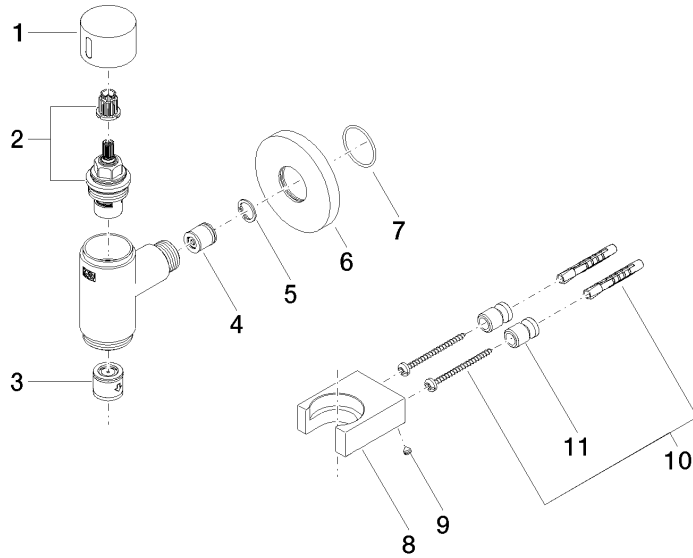

**WATER TUBE Kneipp wall elbow with hose holder with individual rosettes
FlowReduce - Brushed Durabronze (23kt Gold)**

LULU

27 843 979

Fits: LULU, MADISON, TARA, LISSÉ, VAIA, META

- LAMINAR FLOW, max. flow rate 9 l/min (at 3 bar)
- with volume control
- rosette Ø 70 mm
- holder for Kneipp hose
- 1/2" wall elbow
- without hose
- This product can help a building meet the requirements of Green Building Rating Systems, e.g. LEED®, BREEAM®, DGNB

**WATER TUBE Kneipp wall elbow with hose holder with individual rosettes
FlowReduce - Brushed Durabron (23kt Gold)**

LULU

27 843 979
mm [inches]

Flow rate chart

Codes & Standards

EN 1717

WATER TUBE Kneipp wall elbow with hose holder with individual rosettes
FlowReduce - Brushed Durabronze (23kt Gold)

LULU

27 843 979

Certificates

Belgaqua_24-007-2

WATER TUBE Kneipp wall elbow with hose holder with individual rosettes
FlowReduce - Brushed Durabronz (23kt Gold)

LULU

27 843 979

Product version from 4/1/2024

Parts for other
finishes can be found
here: [Chrome](#)

WATER TUBE Kneipp wall elbow with hose holder with individual rosettes
FlowReduce - Brushed Durabronze (23kt Gold)

LULU

27 843 979

Spare parts list

Product version from 4/1/2024